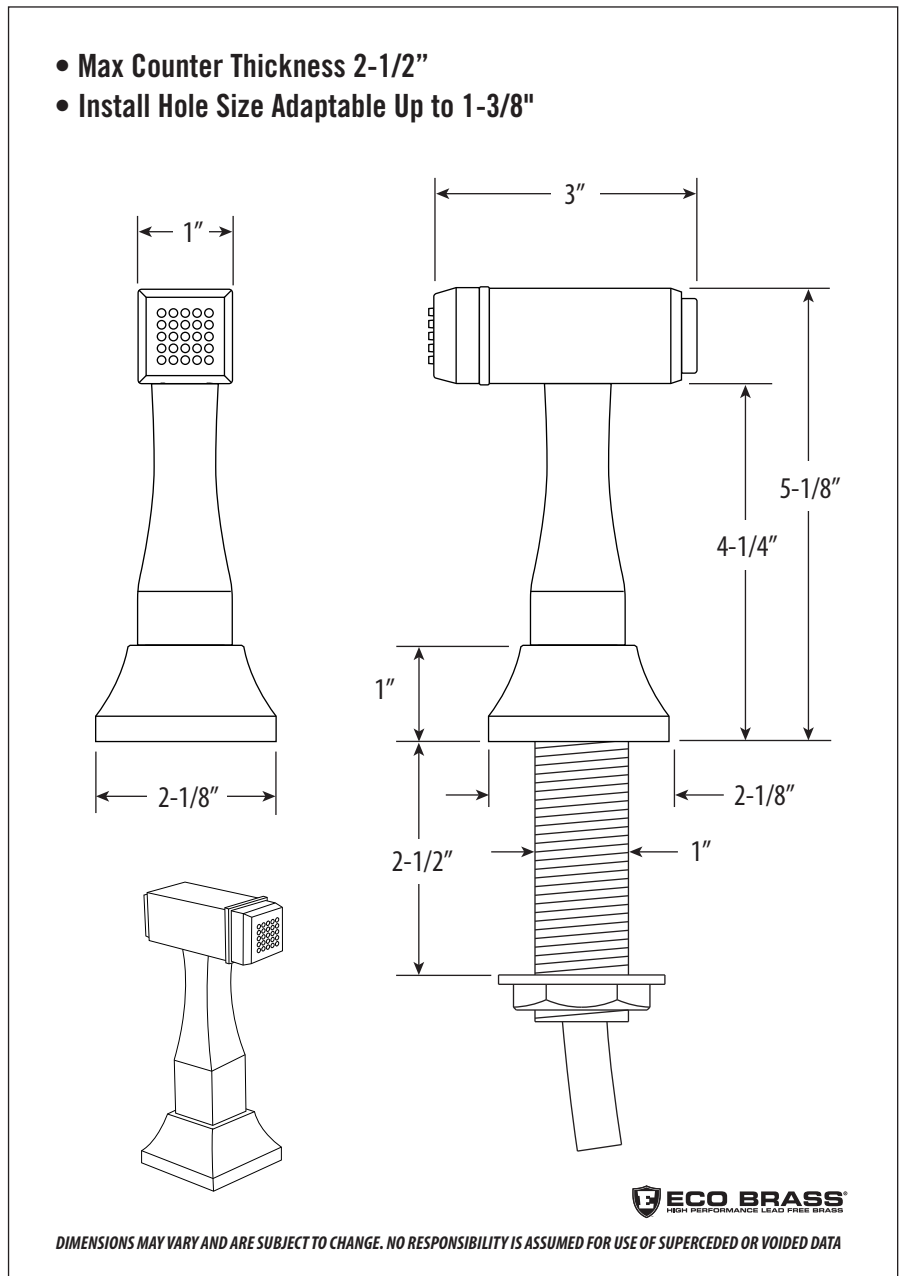

AVAILABLE IN 30 FINISHES + SOLID 316 MARINE GRADE STAINLESS STEEL

Antique Brass - AB
Antique Bronze - ABZ
Antique Copper - AC
American Bronze - AMB
Antique Pewter - AP
Gloss Black - GB
Black Nickel - BLN
Black-Oil Rubbed Bronze - ORB
Caribbean Bronze - CB
Chocolate Bronze - CHB
Chrome - CH

Classic Bronze - CLZ
Distressed Antique Brass - DAB
Distressed Antique Copper - DAC
Distressed American Bronze - DAMB
Distressed Antique Pewter - DAP
Matte Black - MB
Polished Brass - PB
Polished Copper - PC
Polished Gold - PG
Polished Nickel - PN
Satin Brass - SB

Satin Chrome - SC
Satin Gold - SG
Satin Nickel - SN
Stainless Steel - SS*
Tuscan Brass - TB
Unlaquered Polished Brass - UPB
Venetian Bronze - VB
Weathered Brass - WB
Weathered Copper - WC