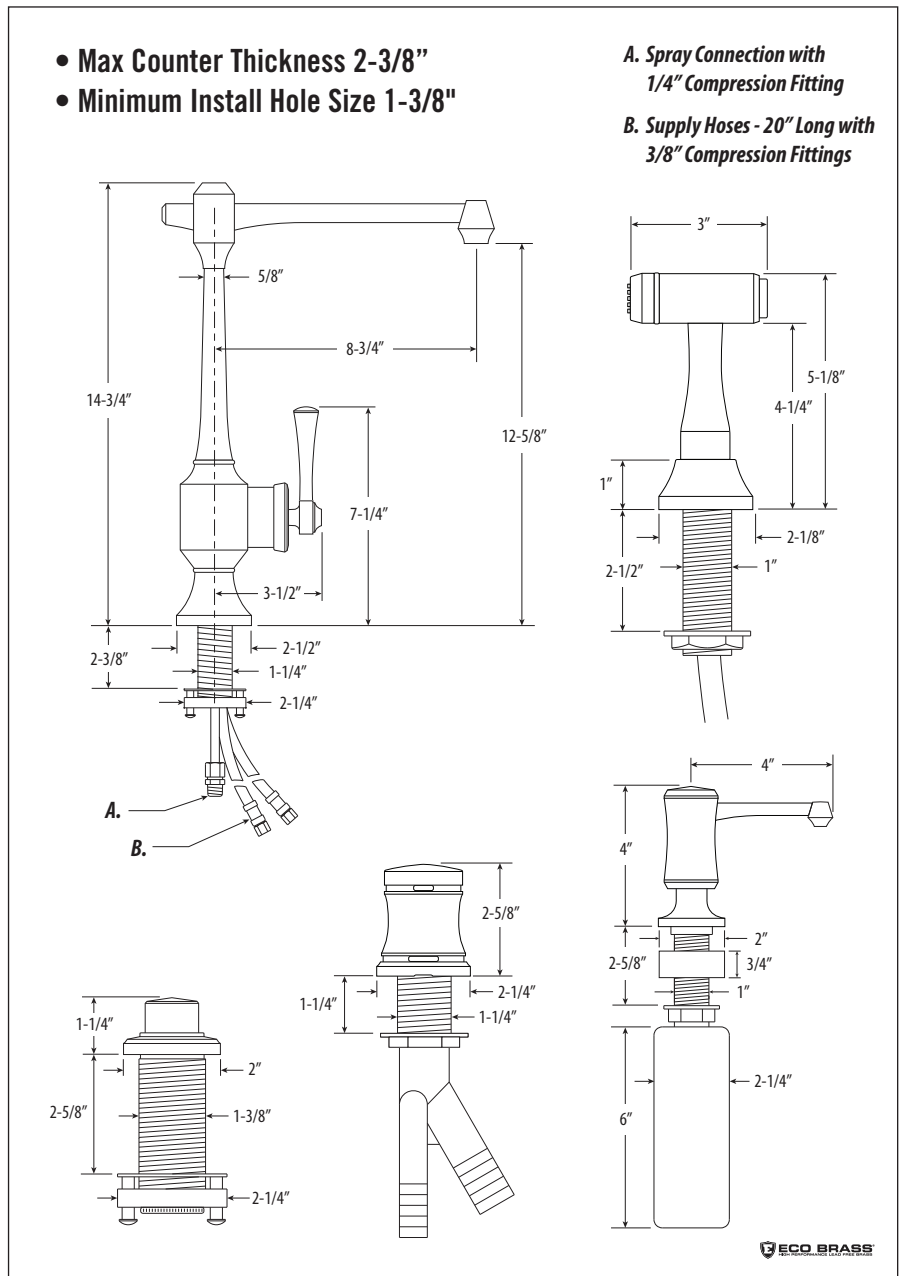

AVAILABLE IN 30 FINISHES + SOLID 316 MARINE GRADE STAINLESS STEEL

Antique Brass - AB
Antique Bronze - ABZ
Antique Copper - AC
American Bronze - AMB
Antique Pewter - AP
Gloss Black - GB
Black Nickel - BLN
Black-Oil Rubbed Bronze - ORB
Caribbean Bronze - CB
Chocolate Bronze - CHB
Chrome - CH

Classic Bronze - CLZ
Distressed Antique Brass - DAB
Distressed Antique Copper - DAC
Distressed American Bronze - DAMB
Distressed Antique Pewter - DAP
Matte Black - MB
Polished Brass - PB
Polished Copper - PC
Polished Gold - PG
Polished Nickel - PN
Satin Brass - SB

Satin Chrome - SC
Satin Gold - SG
Satin Nickel - SN
Stainless Steel - SS*
Tuscan Brass - TB
Unlaquered Polished Brass - UPB
Venetian Bronze - VB
Weathered Brass - WB
Weathered Copper - WC