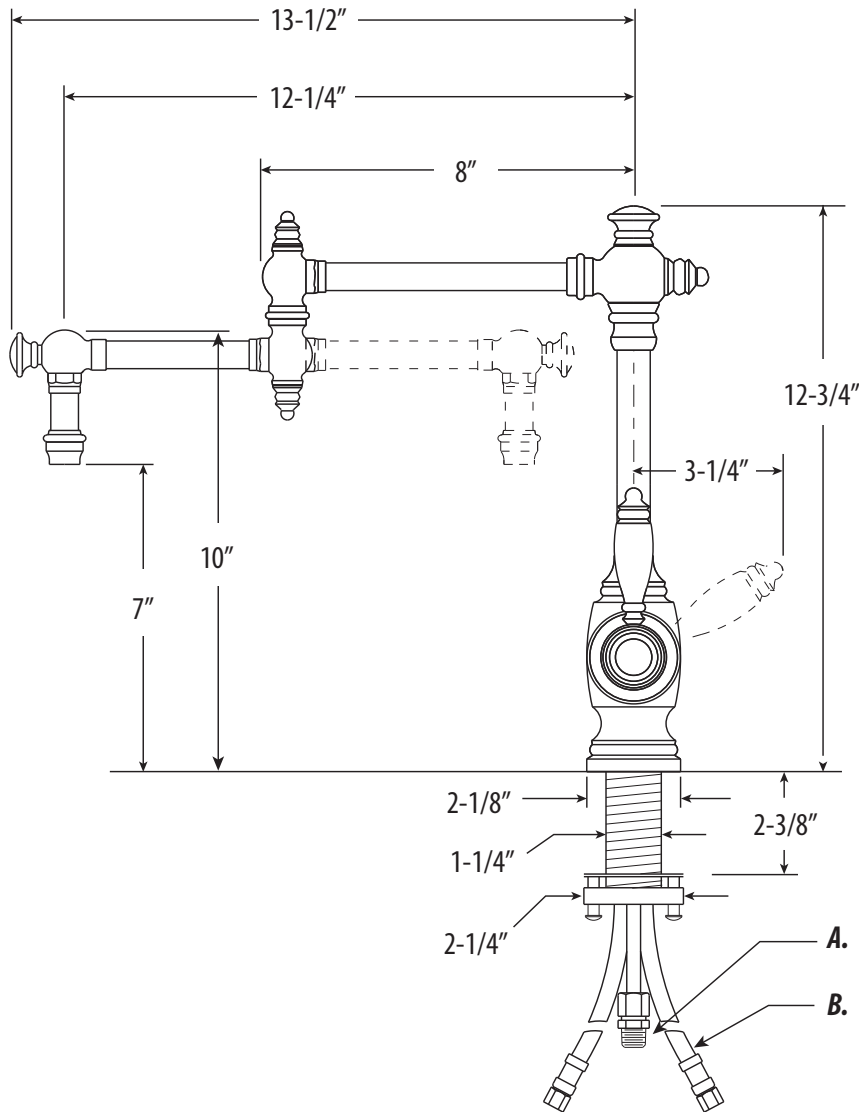

TOWSON KITCHEN FAUCET / 12" ARTICULATED SPOUT / 2PC. SUITE

4100-12-2

- MAX COUNTER THICKNESS 2-3/8"
- MINIMUM INSTALL HOLE SIZE 1-3/8"

- A. Side Spray Connection with 1/4" NPT Pipe Fitting
- B. Supply Hoses - 20" Long with 3/8" Compression Fittings

DIMENSIONS MAY VARY AND ARE SUBJECT TO CHANGE. NO RESPONSIBILITY IS ASSUMED FOR USE OF SUPERCEDED OR VOIDED DATA