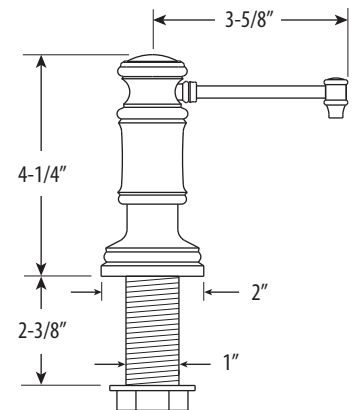

TOWSON KITCHEN FAUCET / 12" ARTICULATED SPOUT / 2PC. SUITE

4100-12-2

- MAX COUNTER THICKNESS 2-3/8"
- MINIMUM INSTALL HOLE SIZE 1-3/8"

- A. Side Spray Connection with 1/4" NPT Pipe Fitting
- B. Supply Hoses - 20" Long with 3/8" Compression Fittings

DIMENSIONS MAY VARY AND ARE SUBJECT TO CHANGE. NO RESPONSIBILITY IS ASSUMED FOR USE OF SUPERCEDED OR VOIDED DATA