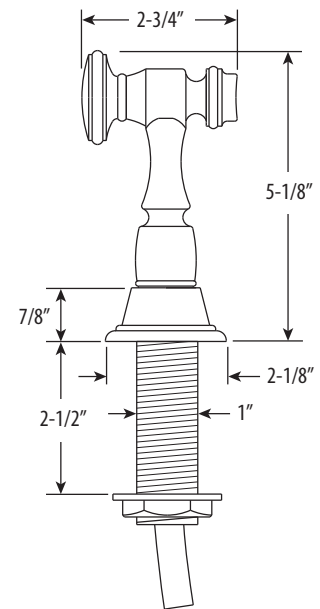

TOWSON KITCHEN FAUCET / 12" ARTICULATED SPOUT / 2PC. SUITE

4100-12-2

- MAX COUNTER THICKNESS 2-3/8"
- MINIMUM INSTALL HOLE SIZE 1-3/8"

- A. Side Spray Connection with 1/4" NPT Pipe Fitting
- B. Supply Hoses - 20" Long with 3/8" Compression Fittings

DIMENSIONS MAY VARY AND ARE SUBJECT TO CHANGE. NO RESPONSIBILITY IS ASSUMED FOR USE OF SUPERCEDED OR VOIDED DATA