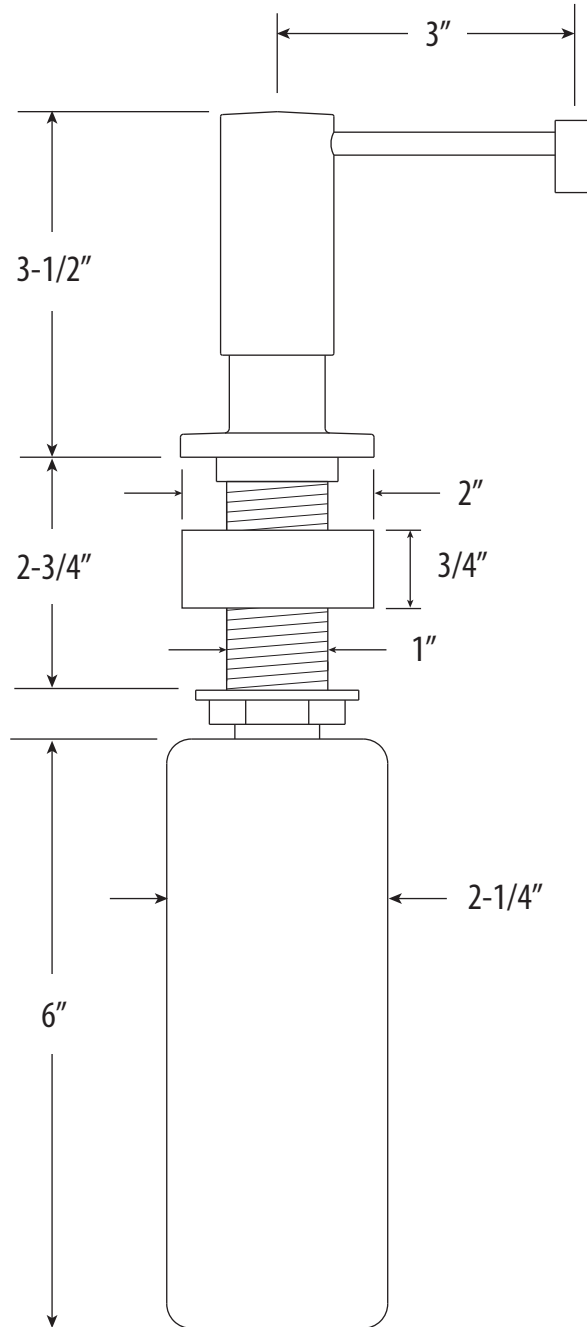

# 4065

- MAX COUNTER THICKNESS 2-3/8"
- INSTALL HOLE SIZE ADAPTABLE UP TO 1-3/8"

DIMENSIONS MAY VARY AND ARE SUBJECT TO CHANGE. NO RESPONSIBILITY IS ASSUMED FOR USE OF SUPERCEDED OR VOIDED DATA