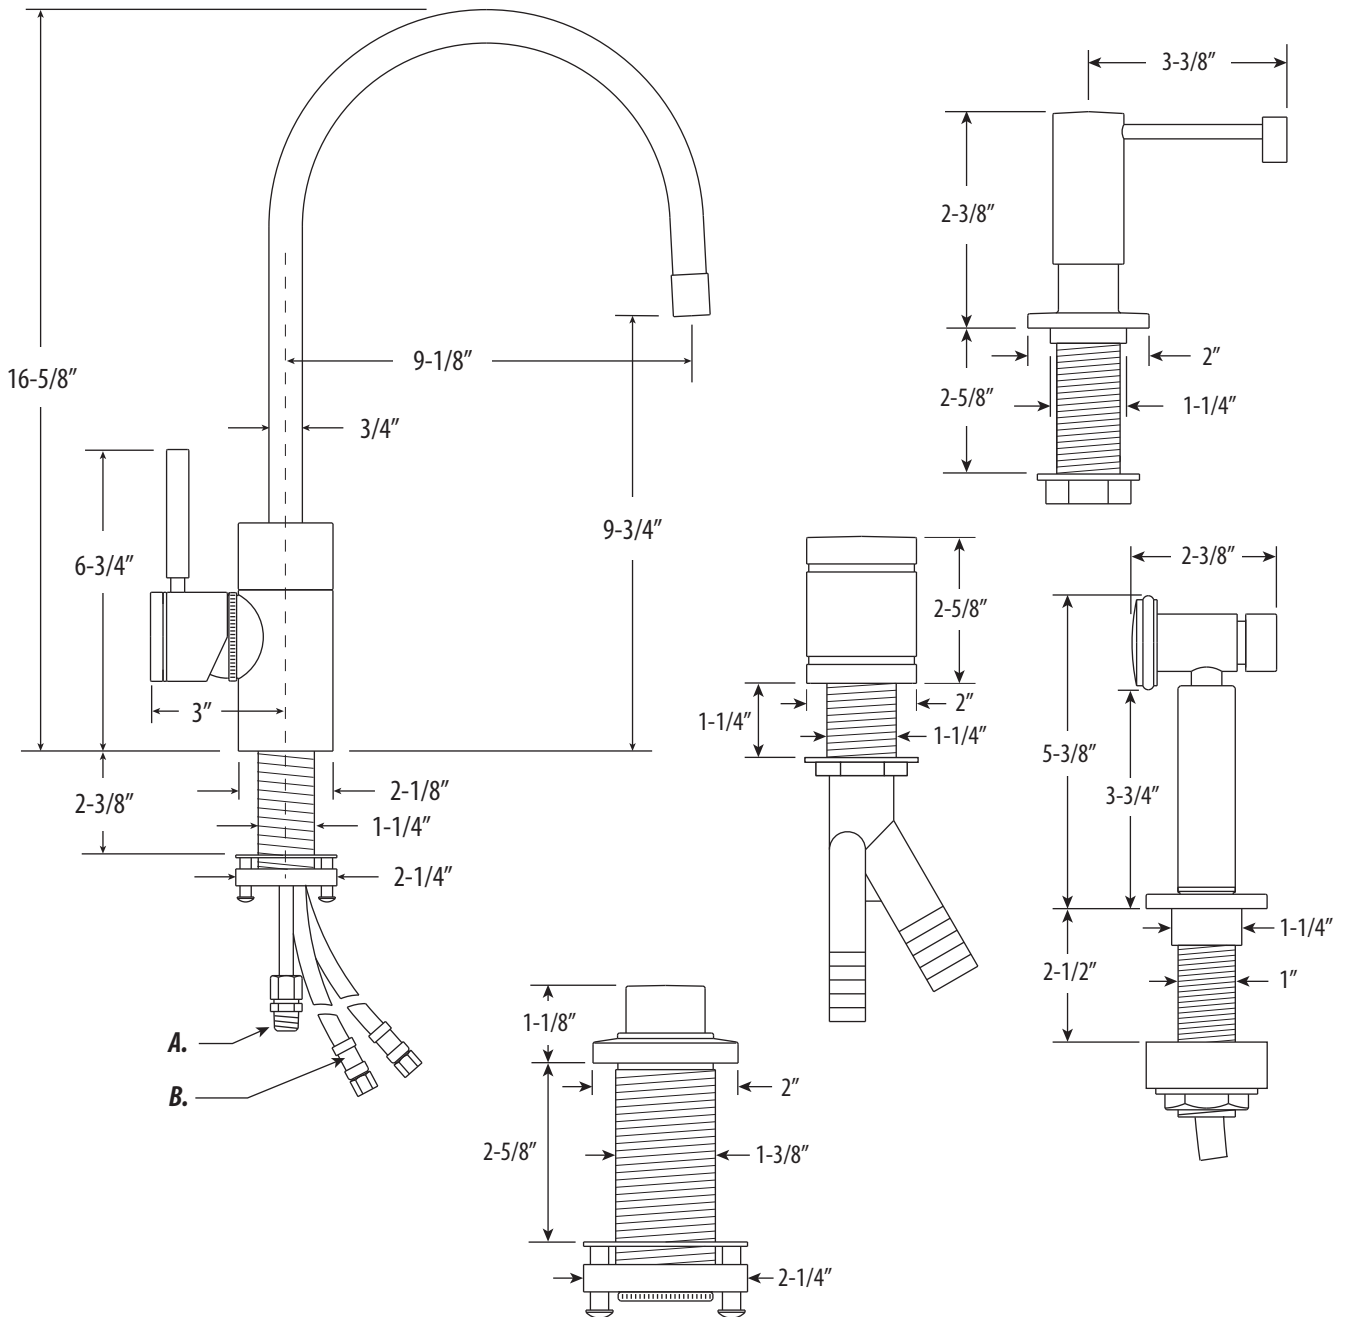

## PARCHE KITCHEN FAUCET / 4PC. SUITE

# 3800-4

- MAX COUNTER THICKNESS 2-3/8"
- MINIMUM INSTALL HOLE SIZE 1-3/8"

- A. Side Spray Connection with 1/4" NPT Pipe Fitting
- B. Supply Hoses - 20" Long with 3/8" Compression Fittings

DIMENSIONS MAY VARY AND ARE SUBJECT TO CHANGE. NO RESPONSIBILITY IS ASSUMED FOR USE OF SUPERCEDED OR VOIDED DATA