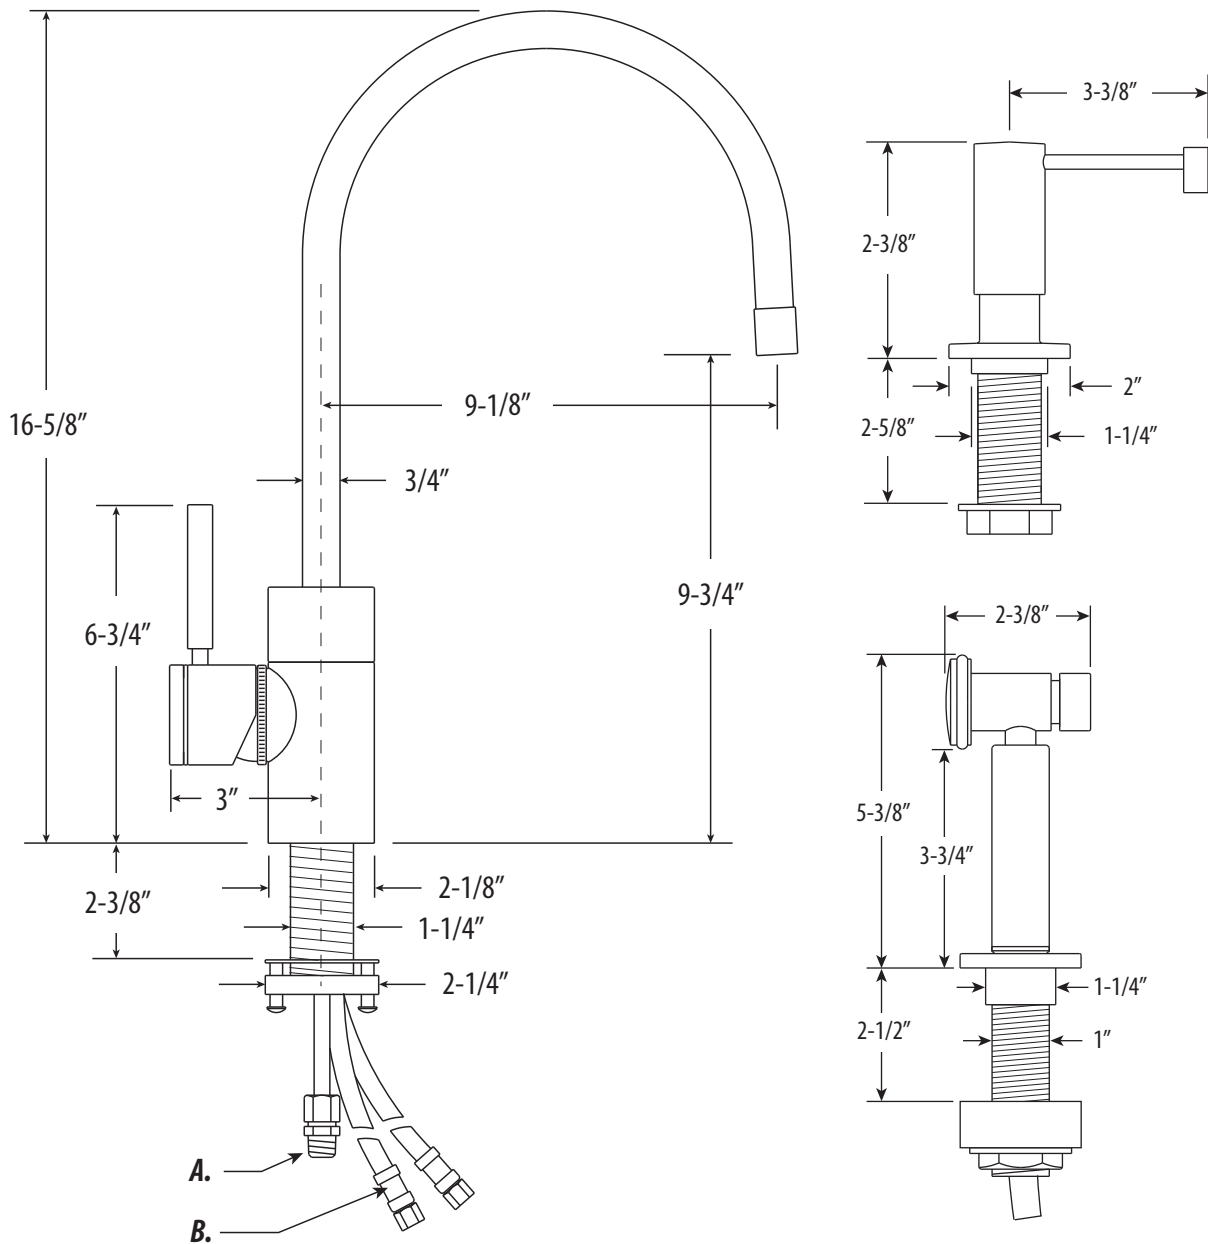

PARCHE KITCHEN FAUCET / 2PC. SUITE

3800-2

- MAX COUNTER THICKNESS 2-3/8"
- MINIMUM INSTALL HOLE SIZE 1-3/8"

- A. Side Spray Connection with 1/4" NPT Pipe Fitting
- B. Supply Hoses - 20" Long with 3/8" Compression Fittings

DIMENSIONS MAY VARY AND ARE SUBJECT TO CHANGE. NO RESPONSIBILITY IS ASSUMED FOR USE OF SUPERCEDED OR VOIDED DATA