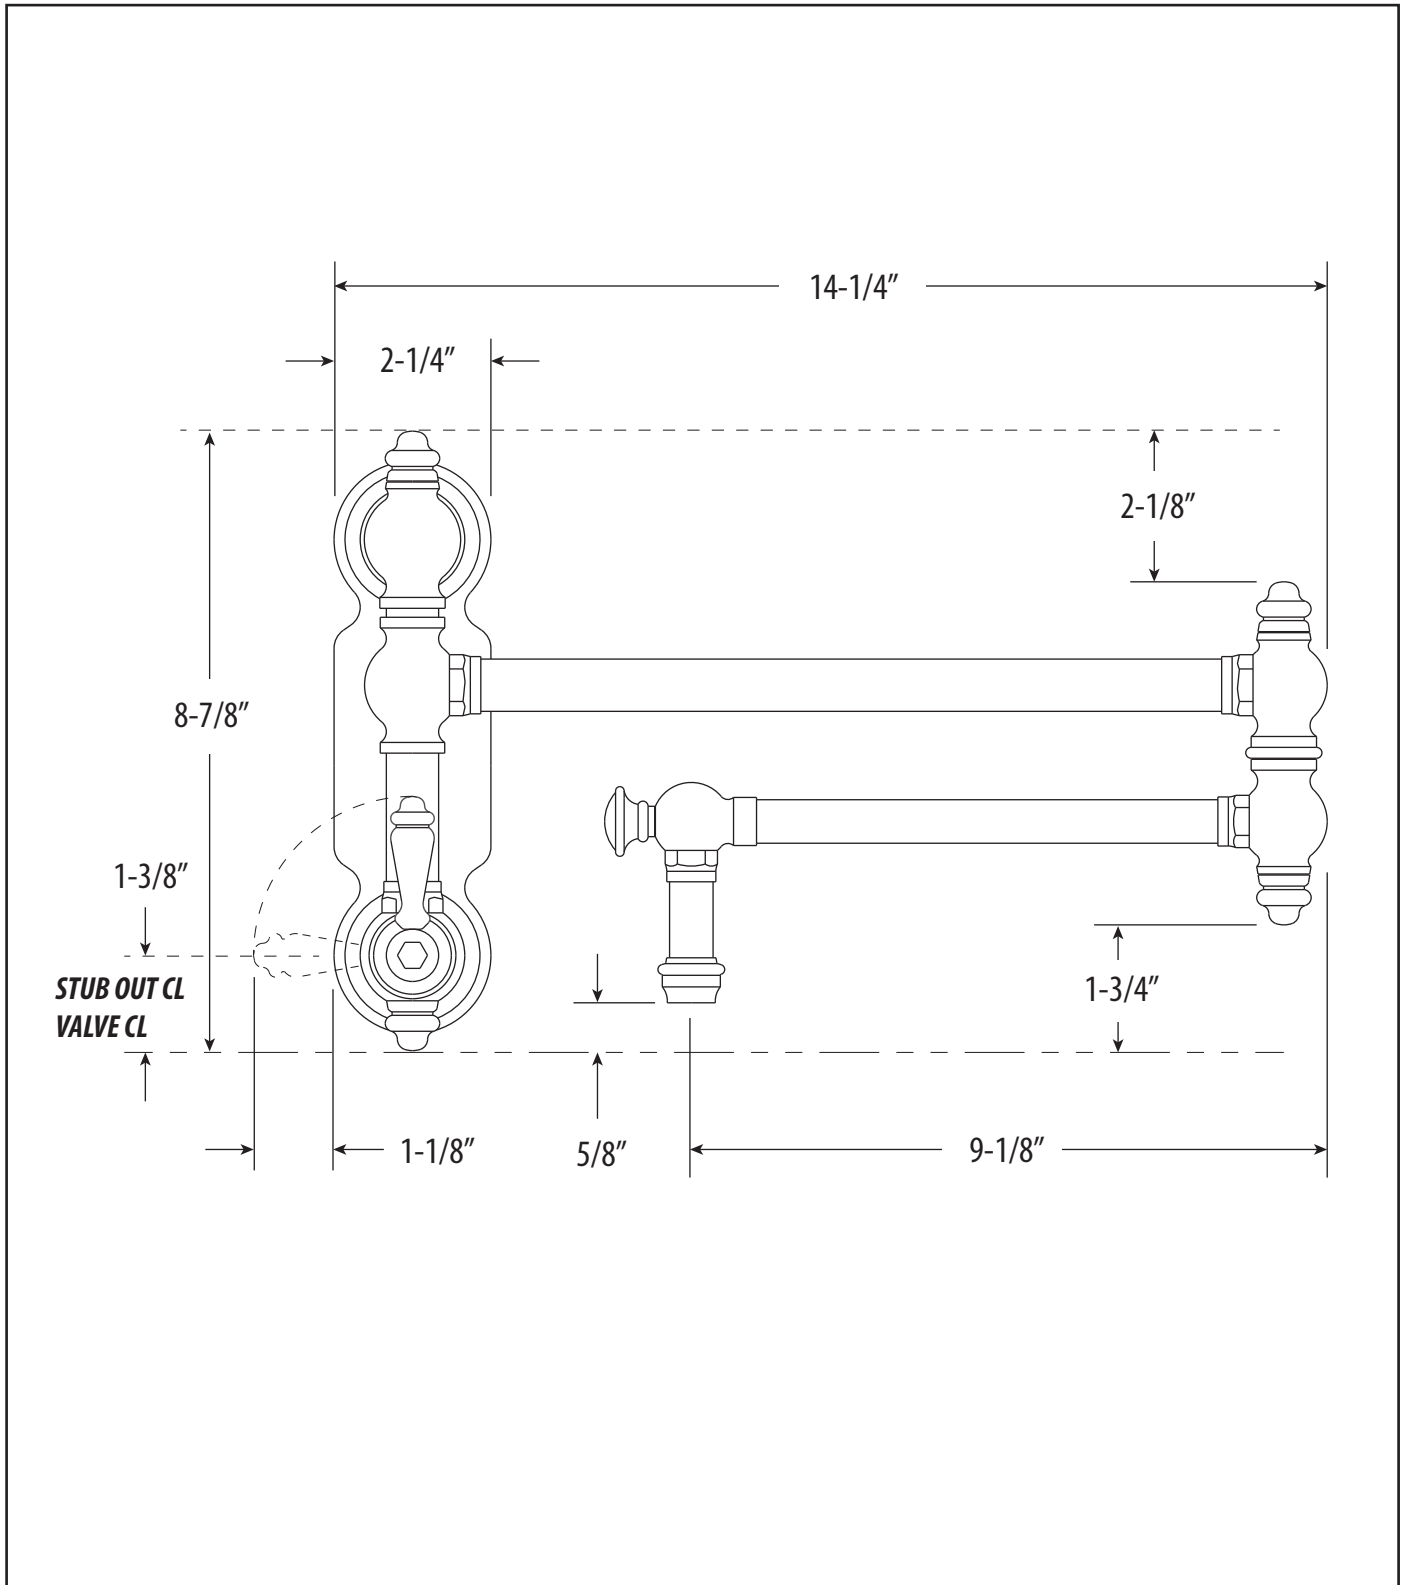

TRADITIONAL WALL MOUNTED POTFILLER - LEVER HANDLE

3100

DIMENSIONS MAY VARY AND ARE SUBJECT TO CHANGE. NO RESPONSIBILITY IS ASSUMED FOR USE OF SUPERCEDED OR VOIDED DATA