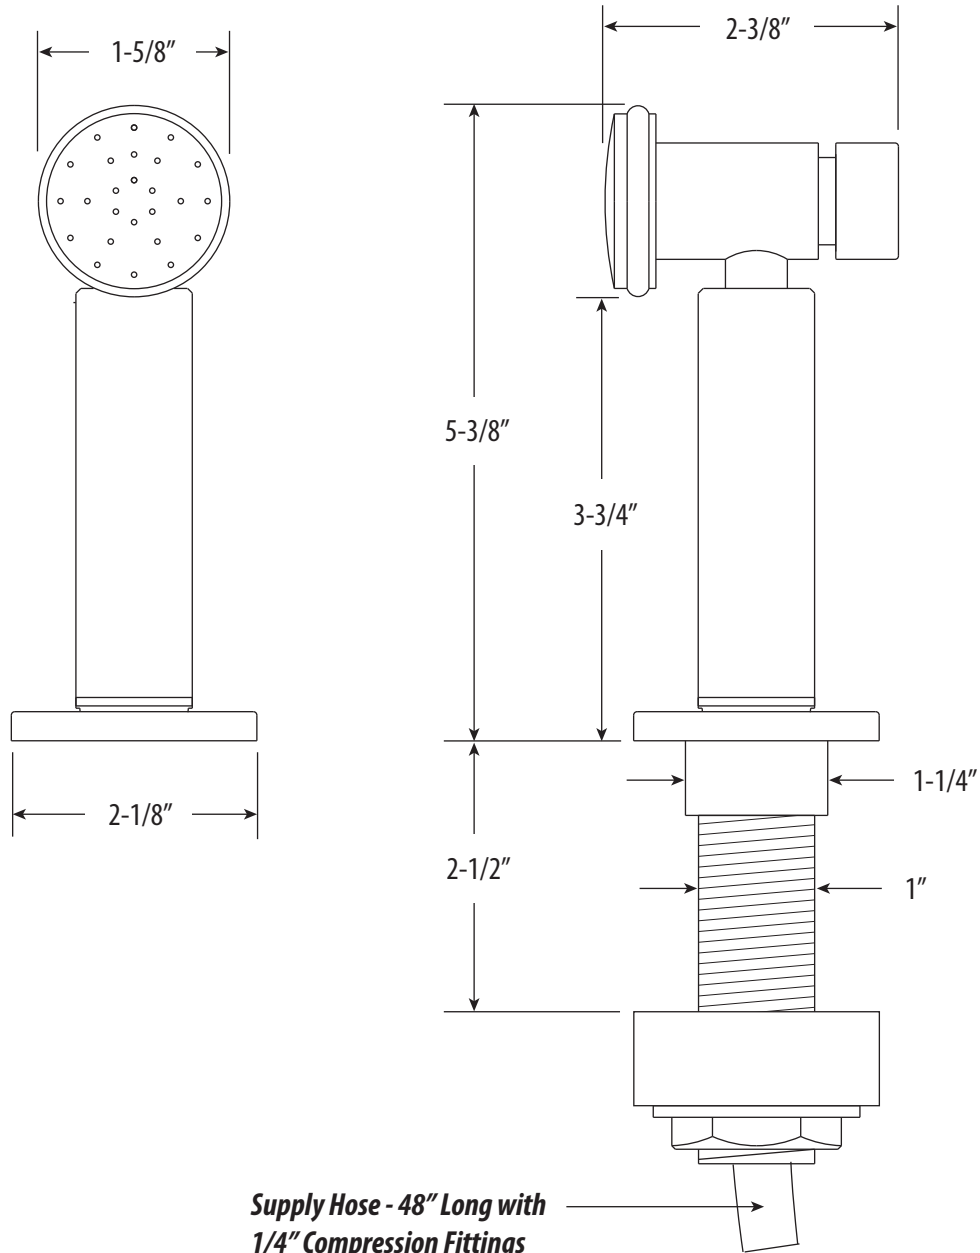

## CONTEMPORARY SIDE SPRAY

# 3025

- MAX COUNTER THICKNESS 2-1/2"
- INSTALL HOLE SIZE ADAPTABLE UP TO 1-3/8"

DIMENSIONS MAY VARY AND ARE SUBJECT TO CHANGE. NO RESPONSIBILITY IS ASSUMED FOR USE OF SUPERCEDED OR VOIDED DATA