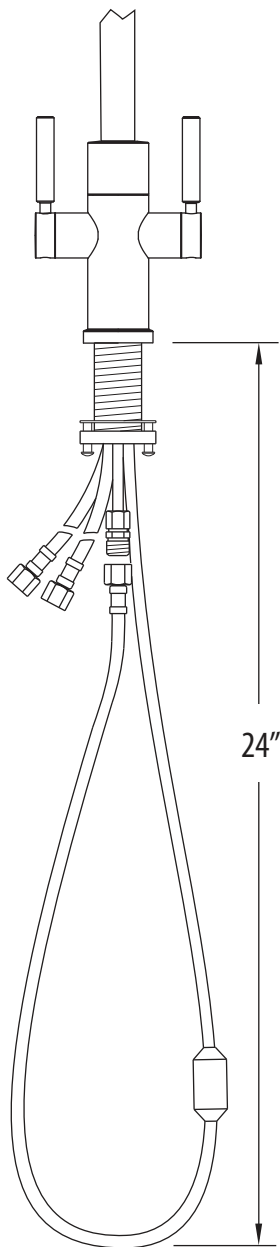

## FULTON MODERN PREP SIZE TWO HANDLED PLP PULLDOWN / LEVER SPRAYER

# 10382

- **Max Counter Thickness 2-3/8"**
- **Minimum Install Hole Size 1-1/2"**

DIMENSIONS MAY VARY AND ARE SUBJECT TO CHANGE. NO RESPONSIBILITY IS ASSUMED FOR USE OF SUPERCEDED OR VOIDED DATA