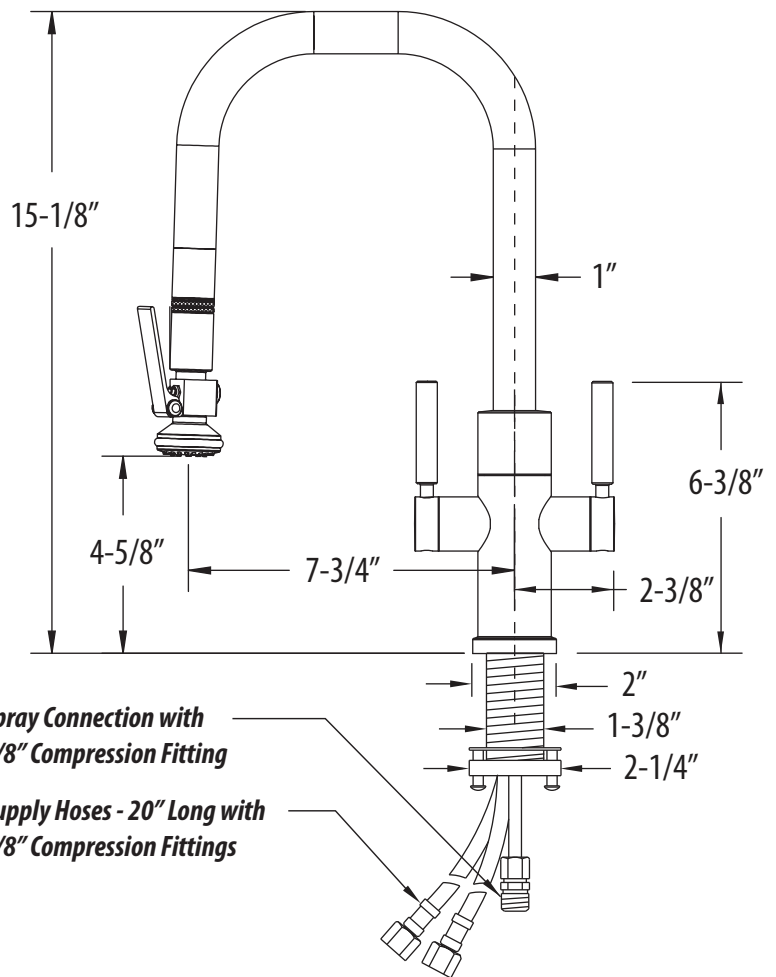

## FULTON MODERN PREP SIZE TWO HANDLED PLP PULLDOWN / LEVER SPRAYER

# 10382

- **Max Counter Thickness 2-3/8"**
- **Minimum Install Hole Size 1-1/2"**

DIMENSIONS MAY VARY AND ARE SUBJECT TO CHANGE. NO RESPONSIBILITY IS ASSUMED FOR USE OF SUPERCEDED OR VOIDED DATA