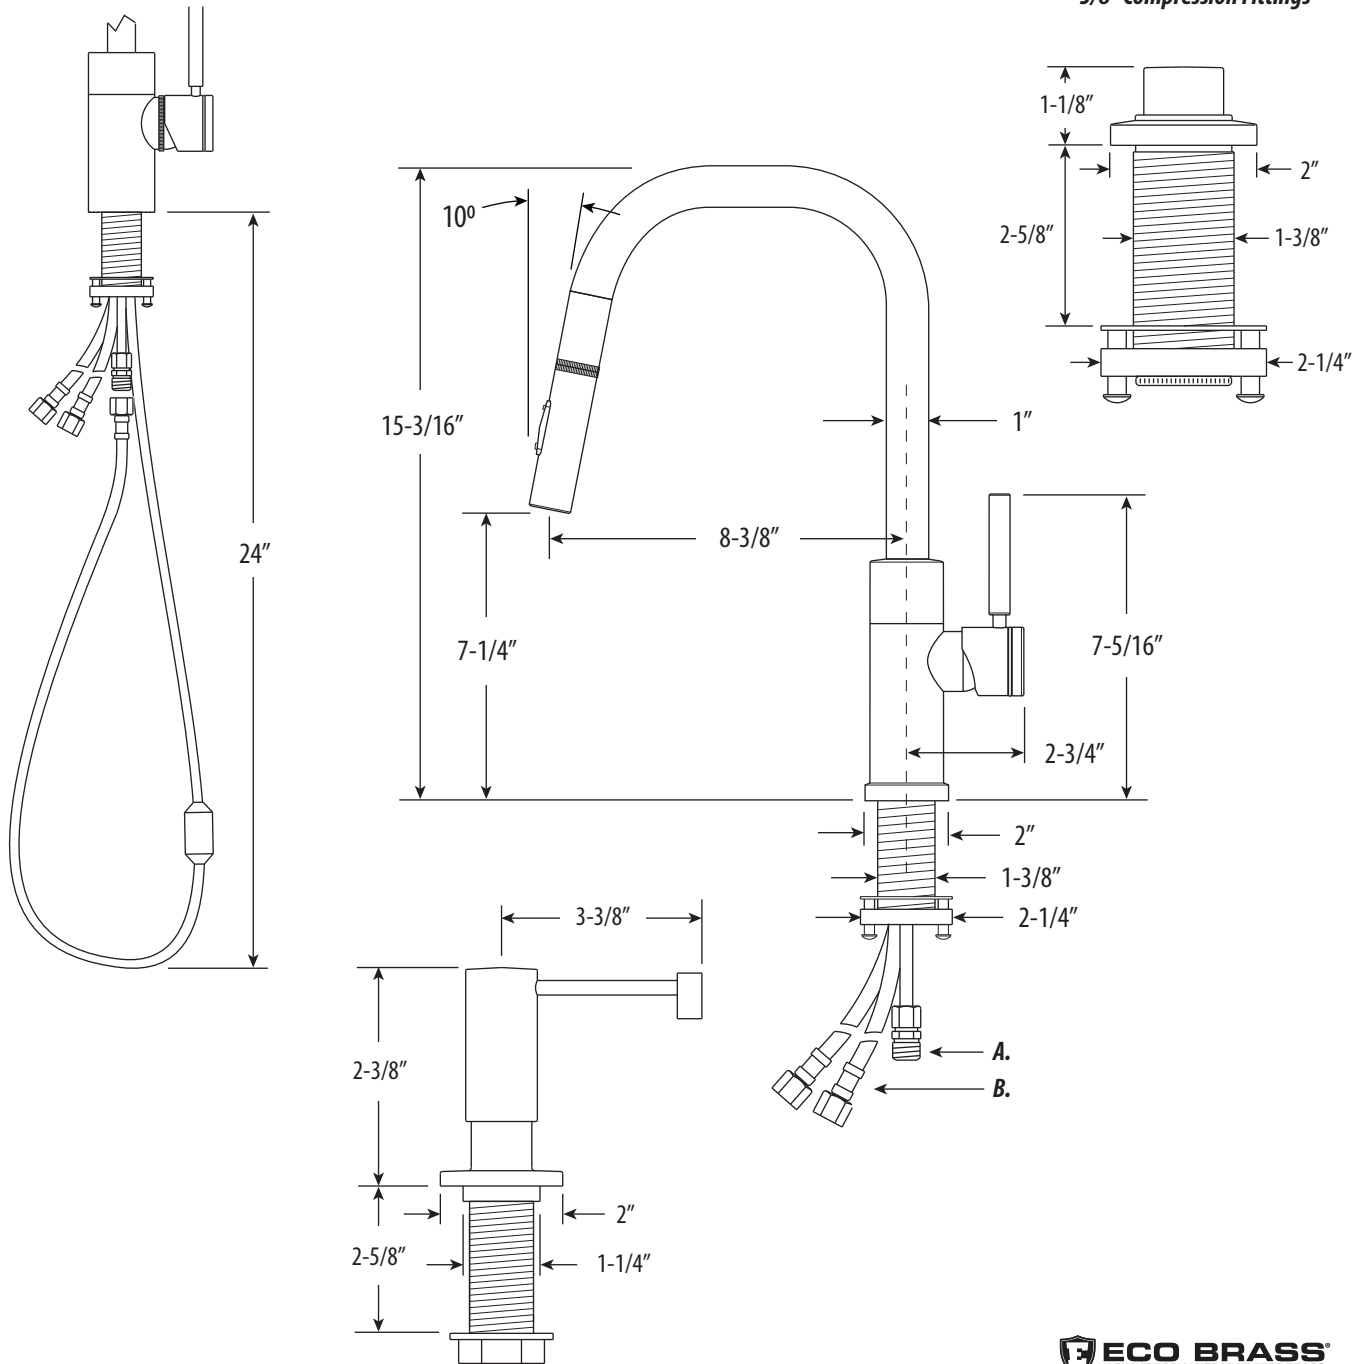

FULTON MODERN PREP PLP PULLDOWN FAUCET / ANGLED SPOUT / 3PC. SUITE

10340-3

- Max Counter Thickness 2-3/8"
- Minimum Install Hole Size 1-1/2"

A. Spray Connection with 3/8" Compression Fitting

B. Supply Hoses - 20" Long with 3/8" Compression Fittings

ECO BRASS
HIGH PERFORMANCE LEAD FREE BRASS

DIMENSIONS MAY VARY AND ARE SUBJECT TO CHANGE. NO RESPONSIBILITY IS ASSUMED FOR USE OF SUPERCEDED OR VOIDED DATA