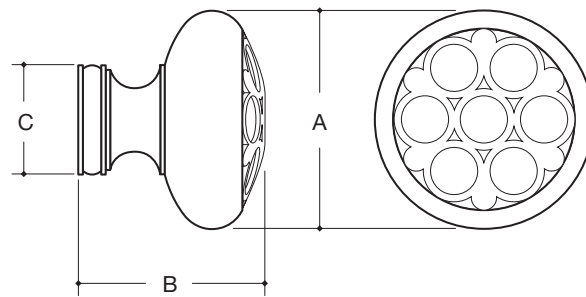

**WATER STREET**  
LAKEWOOD NEW YORK

		<b>A</b>	<b>B</b>	<b>C</b>
8412	KNOB	1-1/2"	1-9/32"	3/4"

Made to order with standard lead time of 2 - 4 weeks, dependent on finish selected.  
Expediting availability determined by the production levels at the time of order. Upcharge applies.  
Items that are available for Quick Ship will ship within 24 hours.