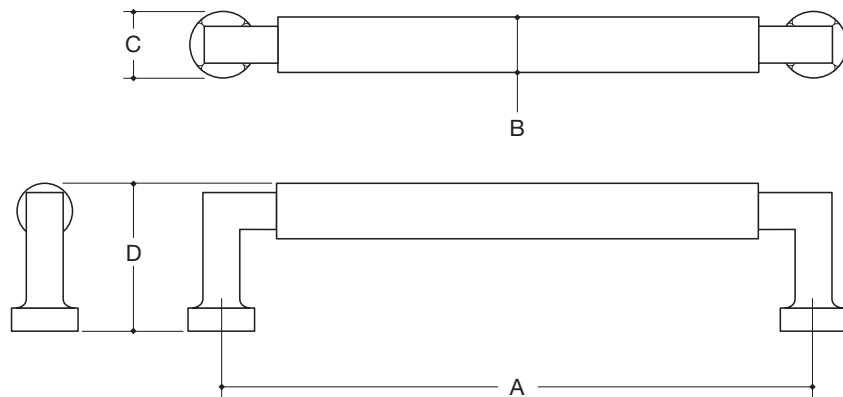

WATER STREET

LAKWOOD NEW YORK

		A	B	C	D
7771	PULL	4-1/2"	3/4"	7/8"	2"
7772	PULL	6"	3/4"	7/8"	2"
7773	PULL	8"	3/4"	7/8"	2"
7774	PULL	10"	3/4"	7/8"	2"
7775	PULL	12"	3/4"	7/8"	2"
7776	PULL	18"	3/4"	7/8"	2"
7814	APPLIANCE PULL ‡	10"	7/8"	1-1/16"	2-3/8"
7815	APPLIANCE PULL ‡	12"	7/8"	1-1/16"	2-3/8"
7816	APPLIANCE PULL ‡	18"	7/8"	1-1/16"	2-3/8"

Hand hammering available. ‡ Available for back to back applications.
 Made to order with standard lead time of 2 - 4 weeks, dependent on finish selected.
 Expediting availability determined by the production levels at the time of order. Upcharge applies.
 Items that are available for Quick Ship will ship within 24 hours.