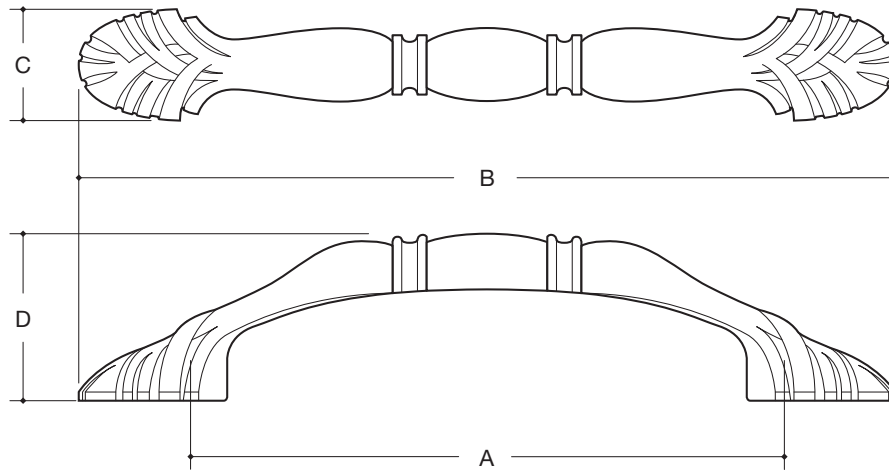

WATER STREET

LAKWOOD NEW YORK

		A	B	C	D
7293	PULL	4"	5-1/2"	3/4"	1-1/8"
7294	APPLIANCE PULL	12"	14-3/4"	1-3/8"	2-1/4"

Made to order with standard lead time of 2 - 4 weeks, dependent on finish selected.
Expediting availability determined by the production levels at the time of order. Upcharge applies.
Items that are available for Quick Ship will ship within 24 hours.