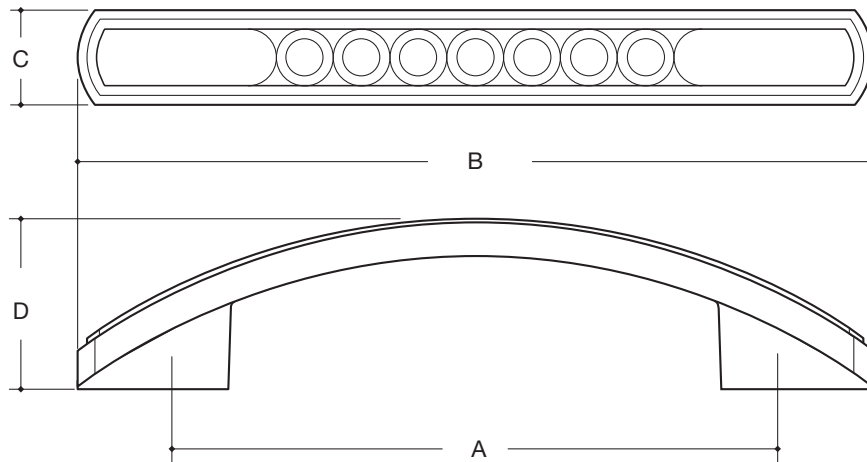

WATER STREET

LAKWOOD NEW YORK

		A	B	C	D
7266	PULL	4"	5-1/4"	5/8"	1-1/8"
7277	APPLIANCE PULL	12"	14"	1"	1-7/8"

Made to order with standard lead time of 2 - 4 weeks, dependent on finish selected.
Expediting availability determined by the production levels at the time of order. Upcharge applies.
Items that are available for Quick Ship will ship within 24 hours.