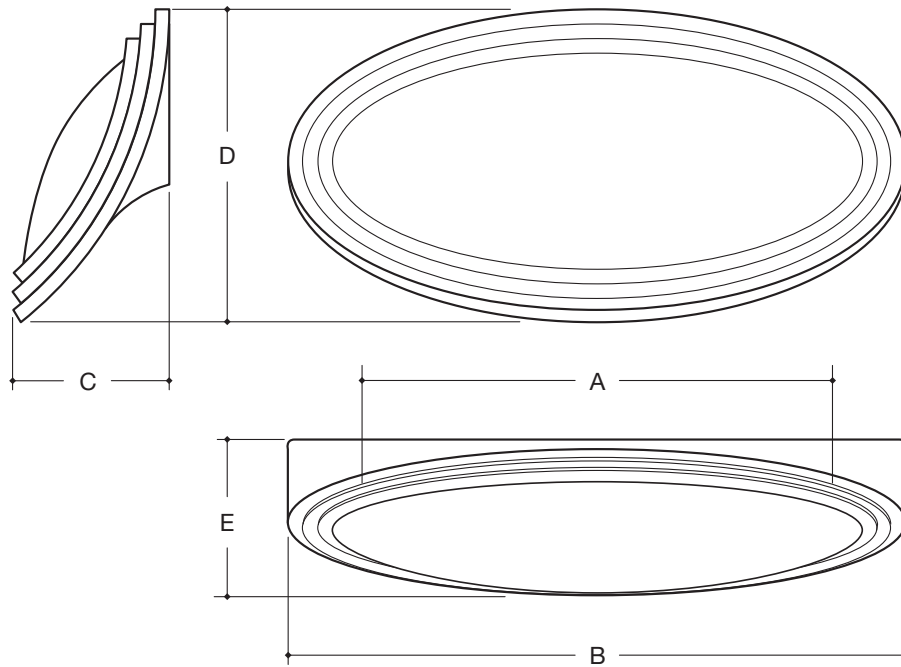

WATER STREET

LAKWOOD NEW YORK

		A	B	C	D	E
7265	CUP PULL	3"	3-15/16"	1"	2"	1"

Hand hammering available.
Made to order with standard lead time of 2 - 4 weeks, dependent on finish selected.
Expediting availability determined by the production levels at the time of order. Upcharge applies.
Items that are available for Quick Ship will ship within 24 hours.