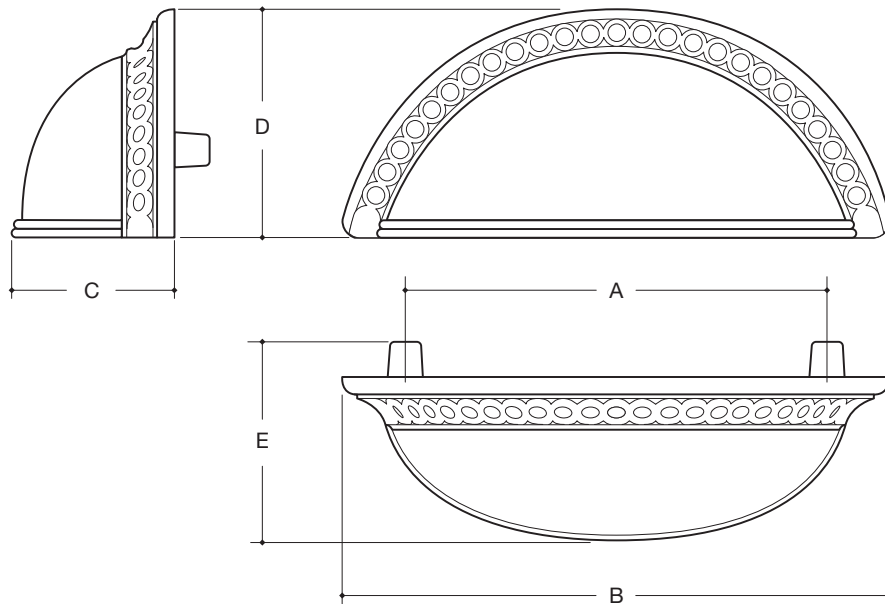

# WATER STREET

LAKWOOD NEW YORK

	<b>A</b>	<b>B</b>	<b>C</b>	<b>D</b>	<b>E</b>
7244 CUP PULL	3"	3-7/8"	1-5/32"	1-5/8"	1-13/16"

Hand hammering available.  
Made to order with standard lead time of 2 - 4 weeks, dependent on finish selected.  
Expediting availability determined by the production levels at the time of order. Upcharge applies.  
Items that are available for Quick Ship will ship within 24 hours.