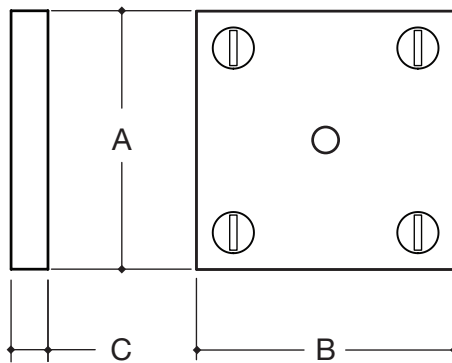

WATER STREET

LAKWOOD NEW YORK

MANOR

	A	B	C
4415SM SQUARE BACK PLATE, SURFACE MOUNT	1-3/4"	1-3/4"	1/4"

Hand hammering available.
Made to order with standard lead time of 2 - 4 weeks, dependent on finish selected.
Expediting availability determined by the production levels at the time of order. Upcharge applies.
Items that are available for Quick Ship will ship within 24 hours.