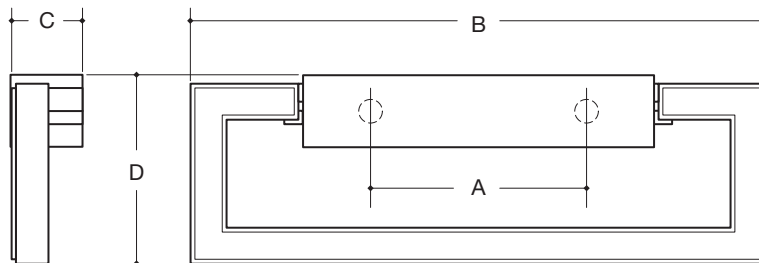

WATER STREET
LAKEWOOD NEW YORK

HUDSON

	A	B	C	D
15356 RING PULL	1-1/2"	4"	1/2"	1-5/16"

Hand hammering available.
Made to order with standard lead time of 2 - 4 weeks, dependent on finish selected.
Expediting availability determined by the production levels at the time of order. Upcharge applies.
Items that are available for Quick Ship will ship within 24 hours.