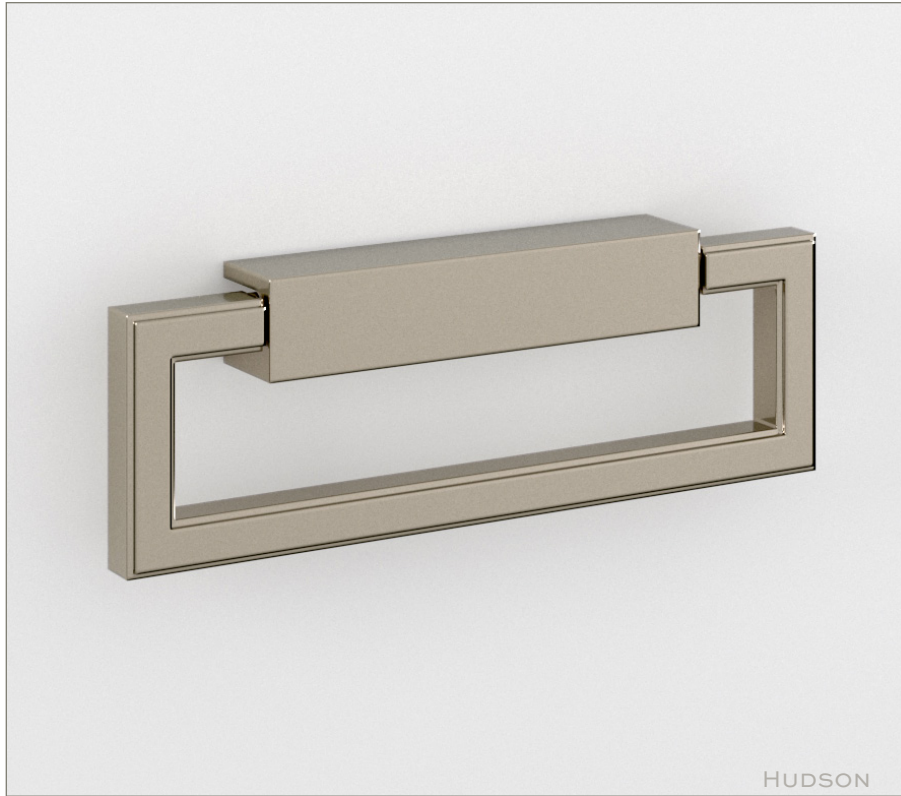

WATER STREET
LAKEWOOD NEW YORK

HUDSON

	A	B	C	D
15356 RING PULL	1-1/2"	4"	1/2"	1-5/16"

Hand hammering available.
Made to order with standard lead time of 2 - 4 weeks, dependent on finish selected.
Expediting availability determined by the production levels at the time of order. Upcharge applies.
Items that are available for Quick Ship will ship within 24 hours.