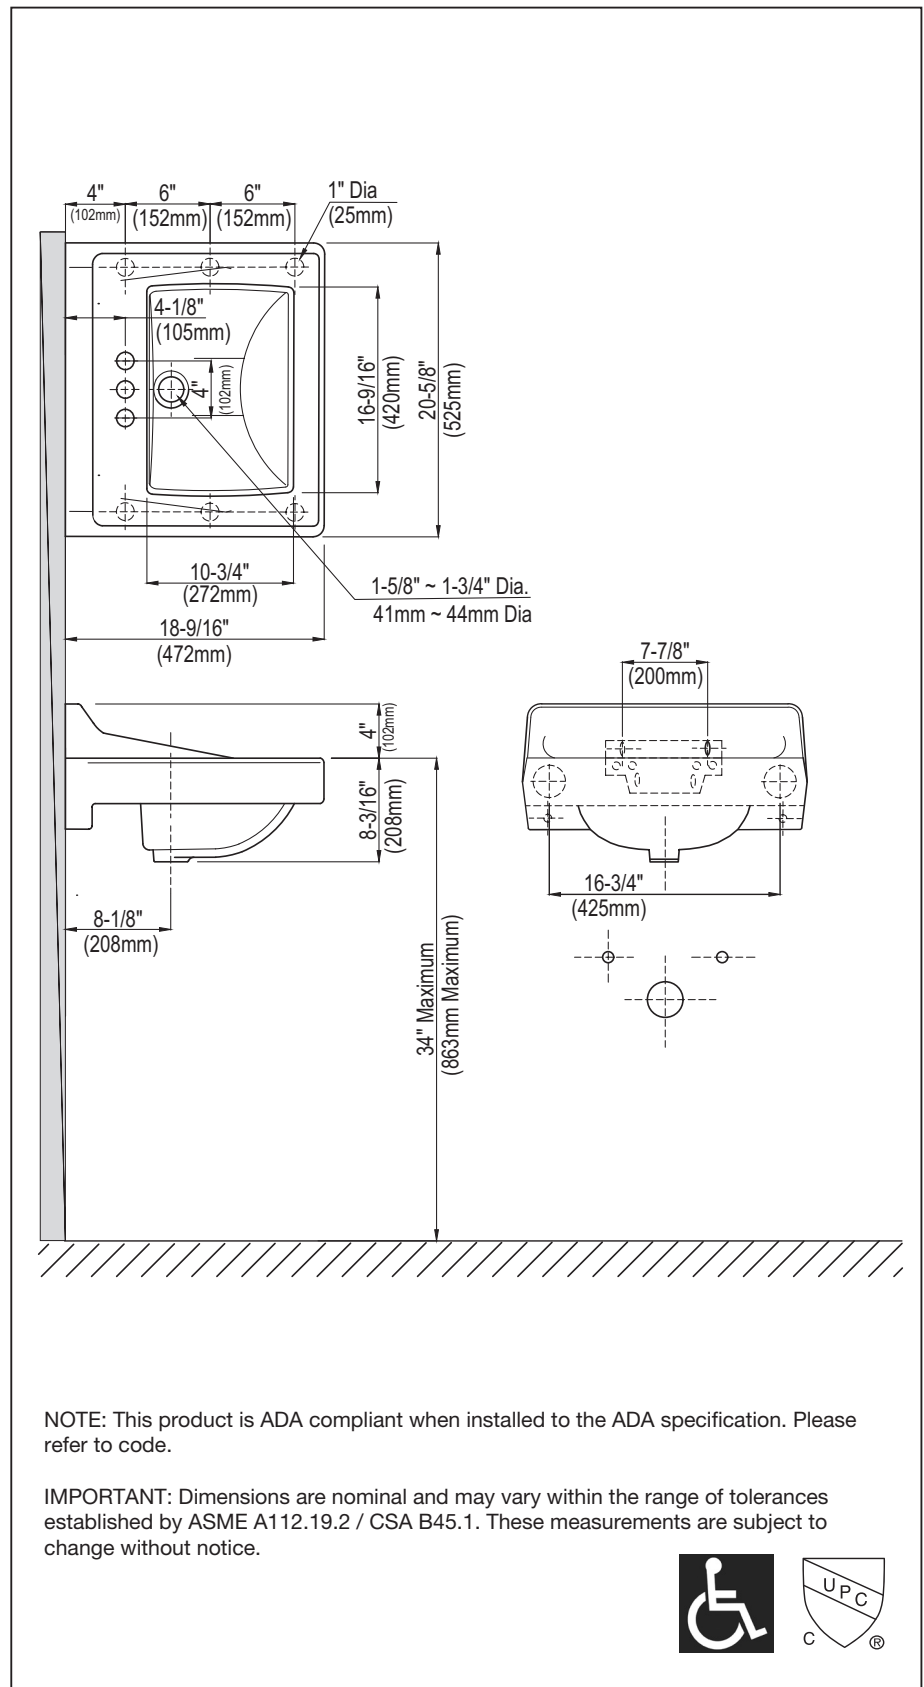

- Wall-hung lavatory.
- Available in 4" and 1 hole configuration.
- Vitreous china lavatory with contoured rectangular basin.
- Wall bracket included.
- Available in Western White.
- For concealed arm or wall support (arm support not included).
- Meets ADA  requirements.
- All Western products are IAPMO tested and meet or exceed standards. 

L400

PHYSICAL PROPERTIES

Model: L400
Wall-Mounted Lav

Height: 8-3/16" (208mm)

Width: 20-5/8" (525mm)

Depth: 18-9/16" (472mm)

Mounting Hardware: Wall bracket included

Shipping Weight: 39 lbs

Shipping Cube: 2.00 ft

NOTE: This product is ADA compliant when installed to the ADA specification. Please refer to code.

IMPORTANT: Dimensions are nominal and may vary within the range of tolerances established by ASME A112.19.2 / CSA B45.1. These measurements are subject to change without notice.