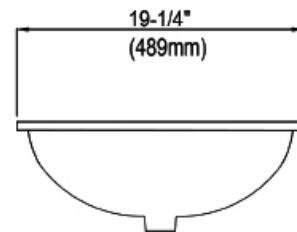

L196

PHYSICAL PROPERTIES

Model: L196
Under Counter Lavatory

Height: 7-1/4" (184mm)

Width: 19-1/4" (489mm)

Depth: 16-5/16" (415mm)

Shipping Weight: 14 lbs.

Shipping Cube: 1.51 ft.