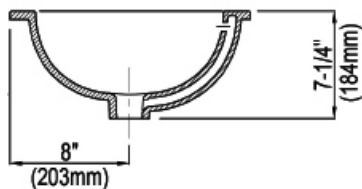

L196

PHYSICAL PROPERTIES

Model: L196
Under Counter Lavatory

Height: 7-1/4" (184mm)

Width: 19-1/4" (489mm)

Depth: 16-5/16" (415mm)

Shipping Weight: 14 lbs.

Shipping Cube: 1.51 ft.