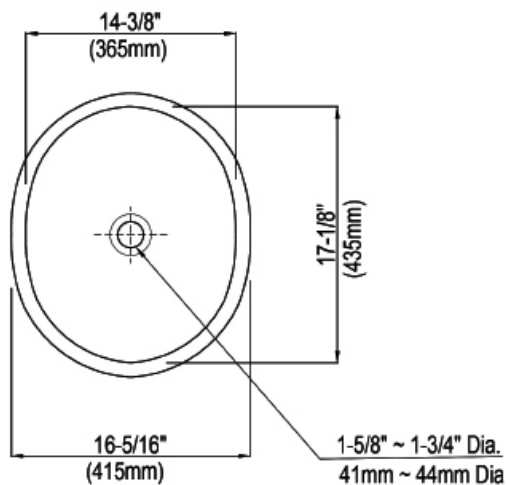

- Oval under-counter lavatory.
- Center drain position eliminates faucet splash.
- Available in White and Cashmere.
- All Western products are IAPMO tested and meet or exceed standards. 
- Meets ADA  requirements.

L196

PHYSICAL PROPERTIES

Model: L196
Under Counter Lavatory

Height: 7-1/4" (184mm)

Width: 19-1/4" (489mm)

Depth: 16-5/16" (415mm)

Shipping Weight: 14 lbs.

Shipping Cube: 1.51 ft.