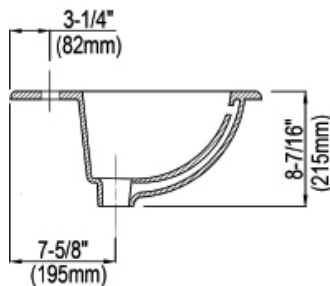

- Round self-rimming lavatory.
- Compact design for smaller counters.
- Low warpage edge, so every basin fits the counter top accurately.
- Available in 4" centers.
- Available in white.
- All Western products are IAPMO tested and meet or exceed  standards.
- Meets ADA  requirements.

L190

PHYSICAL PROPERTIES

Model: L190
Drop-In Lavatory

Height: 8-7/16" (215mm)

Width: 19-1/8" (485mm)

Depth: 19-1/8" (485mm)

Shipping Weight: 16 lbs.

Shipping Cube: 1.90 ft.

NOTE: This product is ADA compliant when installed to the ADA specification. Please refer to code.

IMPORTANT: Dimensions are nominal and may vary within the range of tolerances established by ASME A112.19.2 / CSA B45.1. These measurements are subject to change without notice.