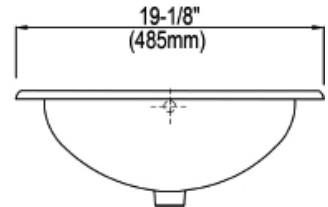

L190

PHYSICAL PROPERTIES

Model: L190
Drop-In Lavatory

Height: 8-7/16" (215mm)

Width: 19-1/8" (485mm)

Depth: 19-1/8" (485mm)

Shipping Weight: 16 lbs.

Shipping Cube: 1.90 ft.

NOTE: This product is ADA compliant when installed to the ADA specification. Please refer to code.

IMPORTANT: Dimensions are nominal and may vary within the range of tolerances established by ASME A112.19.2 / CSA B45.1. These measurements are subject to change without notice.