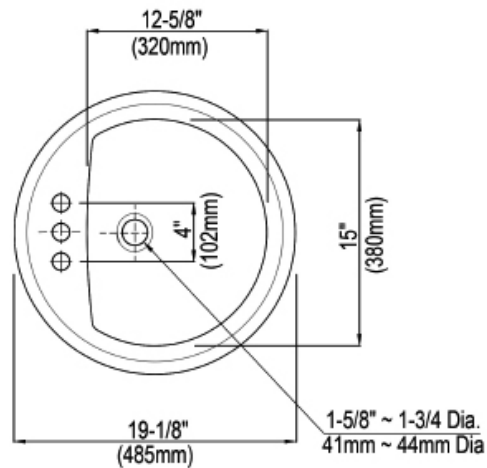

- Round self-rimming lavatory.
- Compact design for smaller counters.
- Low warpage edge, so every basin fits the counter top accurately.
- Available in 4" centers.
- Available in white.
- All Western products are IAPMO tested and meet or exceed  standards.
- Meets ADA  requirements.

L190

PHYSICAL PROPERTIES

Model: L190
Drop-In Lavatory

Height: 8-7/16" (215mm)

Width: 19-1/8" (485mm)

Depth: 19-1/8" (485mm)

Shipping Weight: 16 lbs.

Shipping Cube: 1.90 ft.

NOTE: This product is ADA compliant when installed to the ADA specification. Please refer to code.

IMPORTANT: Dimensions are nominal and may vary within the range of tolerances established by ASME A112.19.2 / CSA B45.1. These measurements are subject to change without notice.