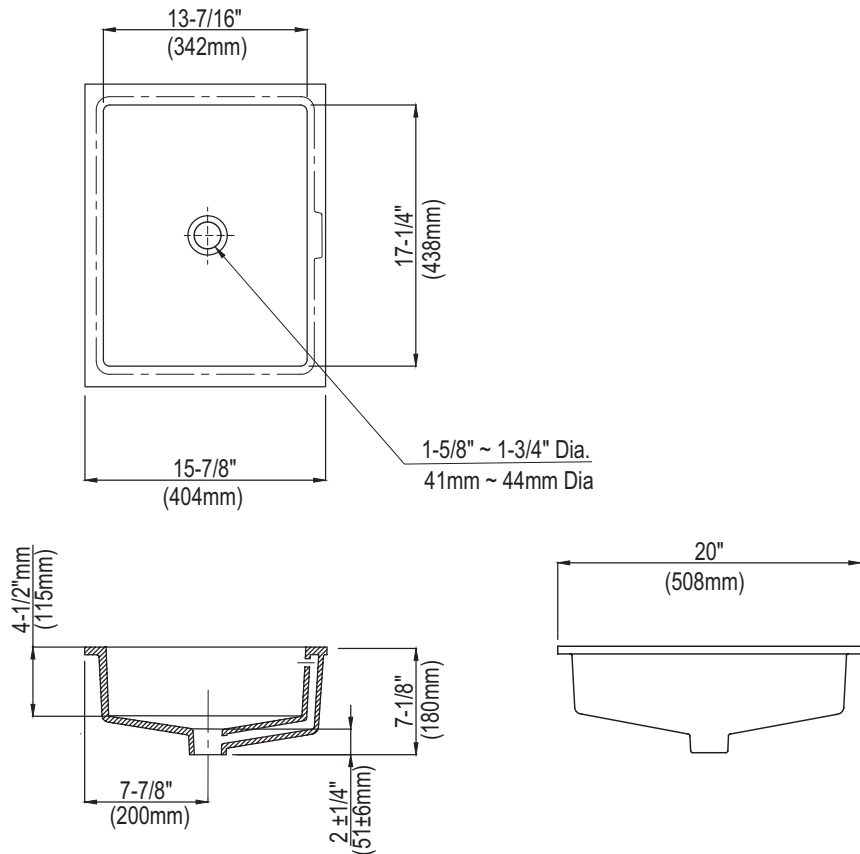

L188

PHYSICAL PROPERTIES

Model: L188
Under-Counter Lavatory

Height: 7-1/8" (180mm)

Width: 20" (508mm)

Depth: 16-1/16" (408mm)

Shipping Weight: 28.6 lbs

Shipping Cube: 1.67 ft

NOTE: This product is ADA compliant when installed to the ADA specification. Please refer to code.

IMPORTANT: Dimensions are nominal and may vary within the range of tolerances established by ASME A112.19.2 / CSA B45.1. These measurements are subject to change without notice.