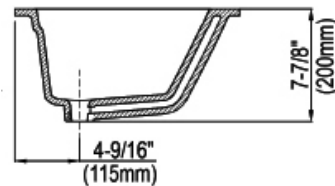

## PHYSICAL PROPERTIES

Model: **L183**  
Tuscany Under-Counter Lav

Height: 7-7/8" (200mm)

Width: 22-7/16" (570mm)

Depth: 16" (405mm)

Shipping Weight: 29 lbs.

Shipping Cube: 1.64 ft.

NOTE: This product is ADA compliant when installed to the ADA specification. Please refer to code.

IMPORTANT: Dimensions are nominal and may vary within the range of tolerances established by ASME A112.19.2 / CSA B45.1. These measurements are subject to change without notice.