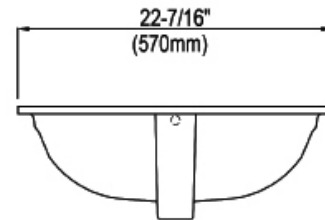

## PHYSICAL PROPERTIES

Model: **L183**  
Tuscany Under-Counter Lav

Height: 7-7/8" (200mm)

Width: 22-7/16" (570mm)

Depth: 16" (405mm)

Shipping Weight: 29 lbs.

Shipping Cube: 1.64 ft.

NOTE: This product is ADA compliant when installed to the ADA specification. Please refer to code.

IMPORTANT: Dimensions are nominal and may vary within the range of tolerances established by ASME A112.19.2 / CSA B45.1. These measurements are subject to change without notice.