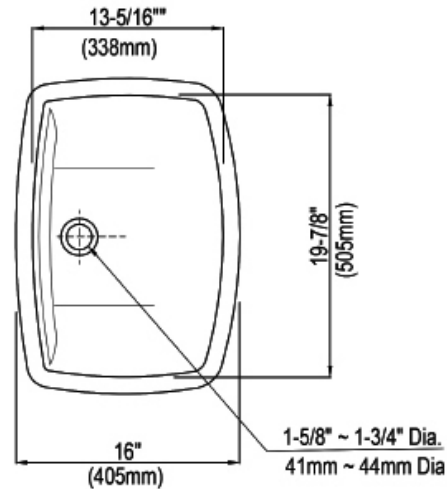

## PHYSICAL PROPERTIES

Model: **L183**  
Tuscany Under-Counter Lav

Height: 7-7/8" (200mm)

Width: 22-7/16" (570mm)

Depth: 16" (405mm)

Shipping Weight: 29 lbs.

Shipping Cube: 1.64 ft.

NOTE: This product is ADA compliant when installed to the ADA specification. Please refer to code.

IMPORTANT: Dimensions are nominal and may vary within the range of tolerances established by ASME A112.19.2 / CSA B45.1. These measurements are subject to change without notice.