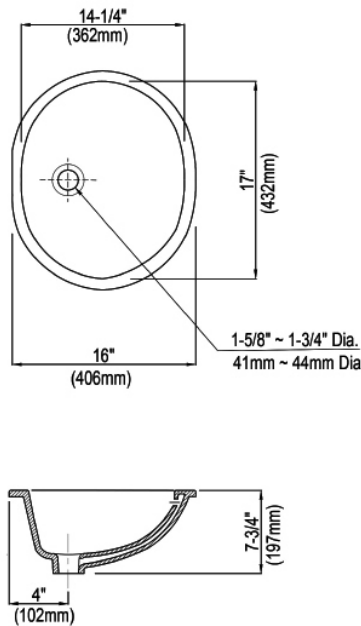

L169

PHYSICAL PROPERTIES

Model: L169
Under-counter Lavatory

Height: 7-3/4" (197mm)

Width: 19" (483mm)

Depth: 16" (406mm)

Shipping Weight: 14 lbs.

Shipping Cube: 1.51 ft.

IMPORTANT: Dimensions are nominal and may vary within the range of tolerances established by ASME A112.19.2 / CSA B45.1. These measurements are subject to change without notice.