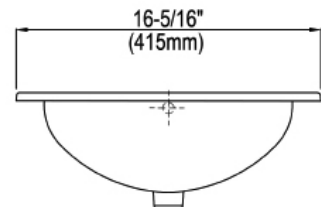

- ☛ Square drop-in lavatory.
- ☛ Center drain position eliminates faucet splash.
- ☛ Available in 4" and 8" centers.
- ☛ Available in white and cashmere.
- ☛ All Western products are IAPMO tested and meet or exceed standards. 

L140

PHYSICAL PROPERTIES

Model: L140
Drop-In Square Lavatory

Height: 6-7/8" (175mm)

Width: 16-5/16" (415mm)

Depth: 16-5/16" (415mm)

Shipping Weight: 17.6 lbs.

Shipping Cube: 1.64 ft.

IMPORTANT: Dimensions are nominal and may vary within the range of tolerances established by ASME A112.19.2 / CSA B45.1. These measurements are subject to change without notice.