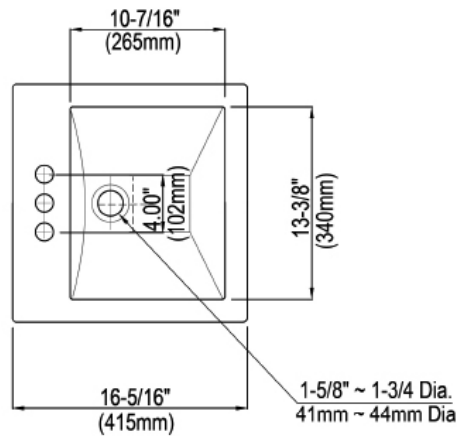

- ☛ Square drop-in lavatory.
- ☛ Center drain position eliminates faucet splash.
- ☛ Available in 4" and 8" centers.
- ☛ Available in white and cashmere.
- ☛ All Western products are IAPMO tested and meet or exceed standards. 

L140

PHYSICAL PROPERTIES

Model: L140
Drop-In Square Lavatory

Height: 6-7/8" (175mm)

Width: 16-5/16" (415mm)

Depth: 16-5/16" (415mm)

Shipping Weight: 17.6 lbs.

Shipping Cube: 1.64 ft.

IMPORTANT: Dimensions are nominal and may vary within the range of tolerances established by ASME A112.19.2 / CSA B45.1. These measurements are subject to change without notice.