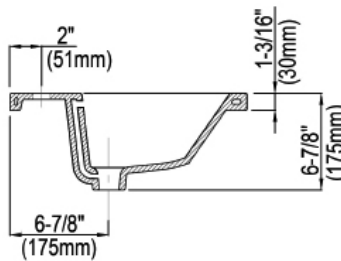

- ☛ Square drop-in lavatory.
- ☛ Center drain position eliminates faucet splash.
- ☛ Available in 4" and 8" centers.
- ☛ Available in white and cashmere.
- ☛ All Western products are IAPMO tested and meet or exceed standards. 

L140

PHYSICAL PROPERTIES

Model: L140
Drop-In Square Lavatory

Height: 6-7/8" (175mm)

Width: 16-5/16" (415mm)

Depth: 16-5/16" (415mm)

Shipping Weight: 17.6 lbs.

Shipping Cube: 1.64 ft.

IMPORTANT: Dimensions are nominal and may vary within the range of tolerances established by ASME A112.19.2 / CSA B45.1. These measurements are subject to change without notice.