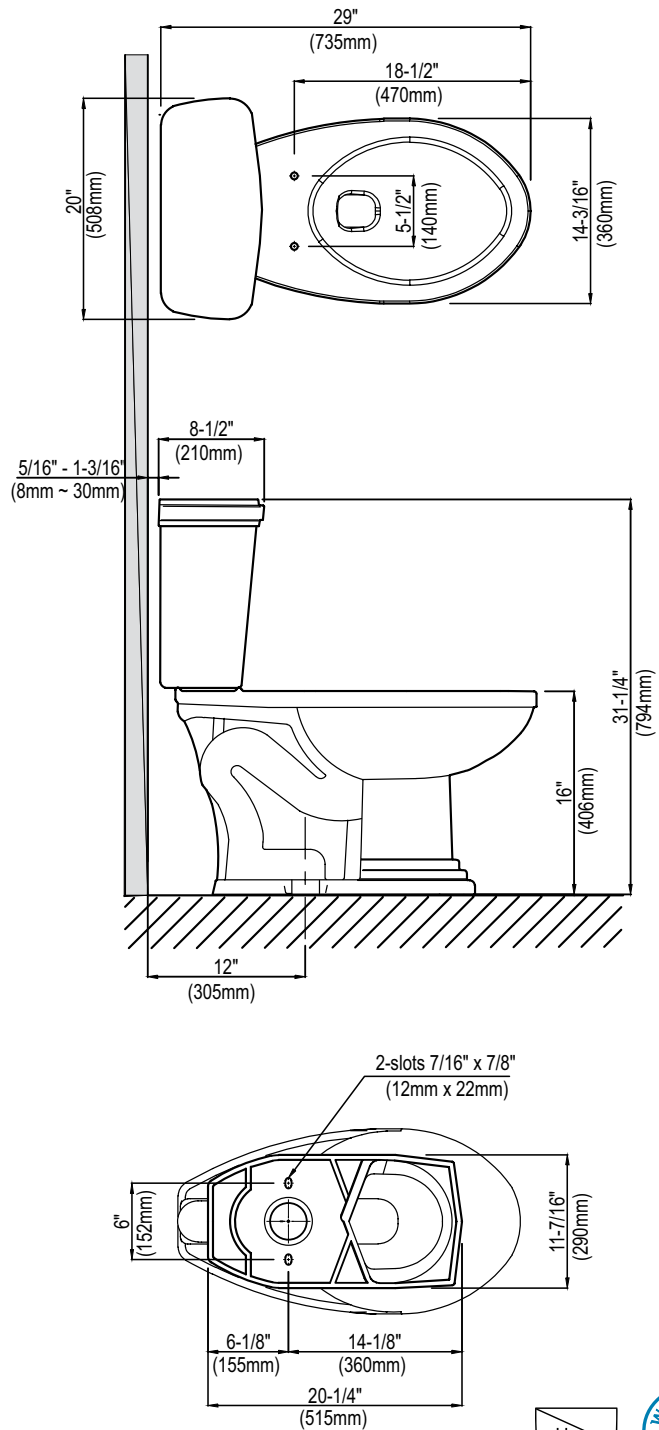

- Elongated Tuscany bowl.
- New 16" Easy-Height™.
- Up to 20% water savings over conventional 1.6 gpf toilets.
- Sani-Glazed™ trapway gives years of sanitary, trouble-free use.
- Powerful Vortex-Jet™ flushing system scrubs the bowl with every flush.
- Full size water surface and seal for a clean and sanitary bowl.
- Quick-Install™ tank to bowl fittings speed installation and helps reduce potential leaks.
- Front mount color-matched handle.
- Available in White and Cashmere.
- Seat not included.
- All Western products are IAPMO tested and meet or exceed  standards.
- Certified by IAPMO to meet or exceed the EPA WaterSense standards.

B893 / T8-TU

1.28 gpf

PHYSICAL PROPERTIES

Model: B893/T8-TU

Water Surface: 6-7/16" x 9-1/16"
(165mm x 230mm)

Water Seal: 2" (50mm)

Water Consumption: 1.28 gpf (4.8 Lpf)

Shipping Weight: 51 lbs bowl
33 lbs tank

Shipping Cube: 4.39 ft bowl
1.62 ft tank

Rough-in: 12" (305mm)

MaP: 800 grams

IMPORTANT: Dimensions are nominal and may vary within the range of tolerances established by ASME A112.19.2 / CSA B45.1. These measurements are subject to change without notice.