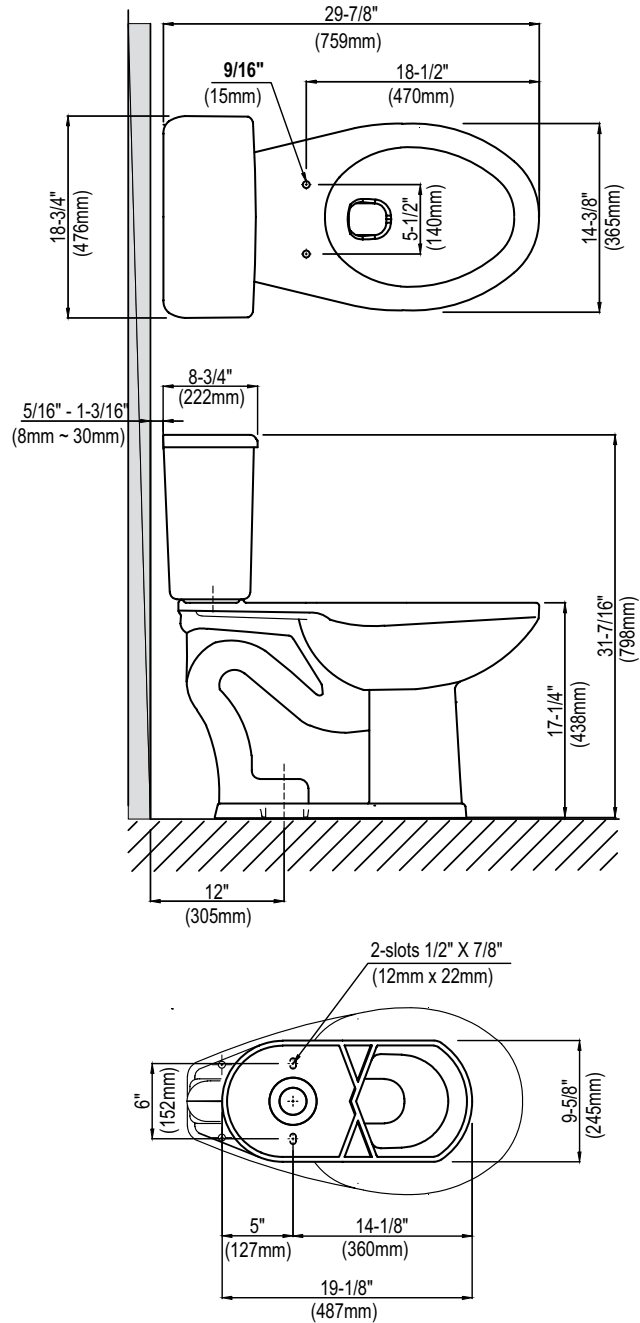

## 1.0 gpf / 3.8 Lpf

### PHYSICAL PROPERTIES

Model: B772 / T7

Water Surface: 5-7/16" x 7-1/8"  
(138mm x 181mm)

Trapway: 1-7/8" (48mm)

Water Consumption: 1.0 gpf (3.8 lpf)

Shipping Weight: 54 lbs bowl  
30 lbs tank

Shipping Cube: 5.21 ft bowl  
1.47 ft tank

Rough-in: 12" (305mm)

MaP Rating: 1000 grams

**IMPORTANT:** Dimensions are nominal and may vary within the range of tolerances established by ASME A112.19.2 / CSA B45.1. These measurements are subject to change without notice.