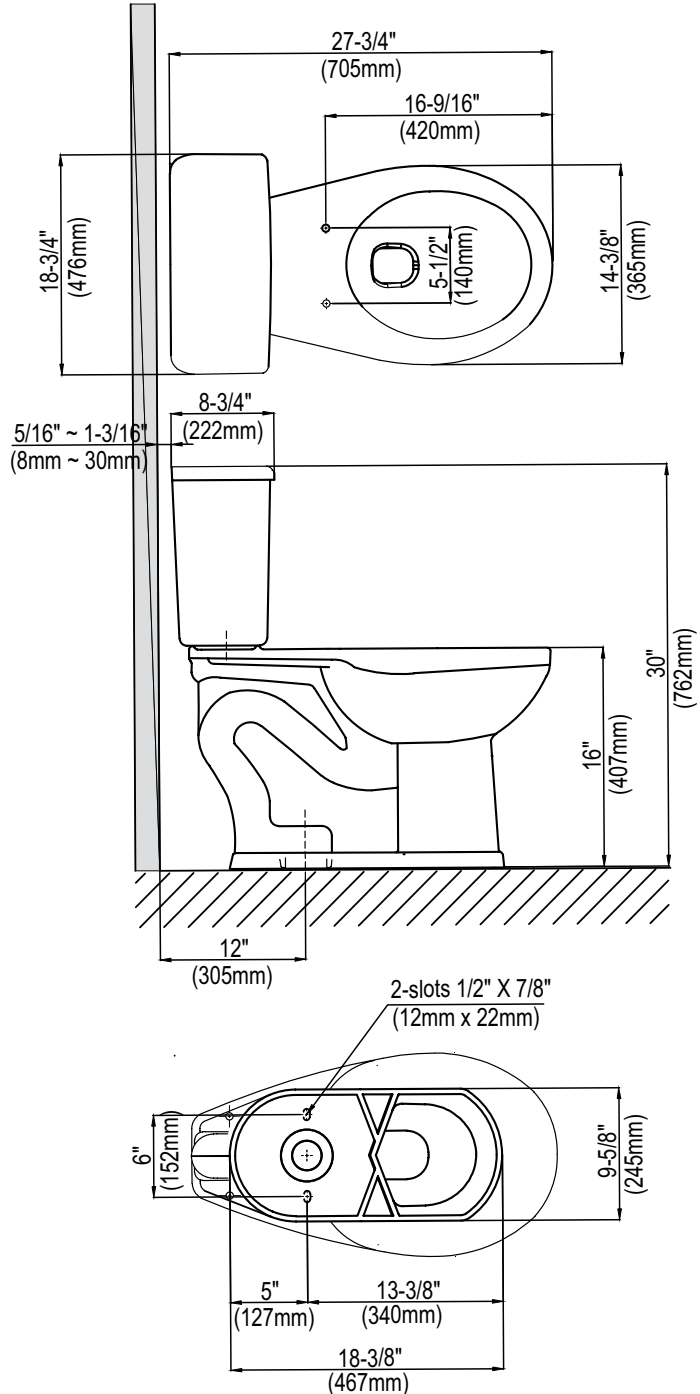

- Round front bowl.
- Sani-Glazed trapway gives years of sanitary, trouble free use.
- Full size water surface and seal for a clean and sanitary bowl.
- Quick-Install tank to bowl fittings speed installation and helps reduce potential leaks.
- Front mount color-matched handle.
- Easy-Height™ for comfort with 12" rough-in.
- Available in White.
- Seat not included.
- All Western products are IAPMO tested and meet or exceed  standards.
- Certified by IAPMO to meet or exceed the EPA WaterSense standards.

Model: B722 / T7

Water Surface: 5-7/8" x 7-1/8"
(138mm x 181mm)

Trapway: 1-7/8" (48mm)

Water Consumption: 1.0 gpf (3.8 lpf)

Shipping Weight: 44 lbs bowl
30 lbs tank

Shipping Cube: 3.63 ft bowl
1.47 ft tank

Rough-in: 12" (305mm)

MaP Rating: 800 grams

IMPORTANT: Dimensions are nominal and may vary within the range of tolerances established by ASME A112.19.2 / CSA B45.1. These measurements are subject to change without notice.