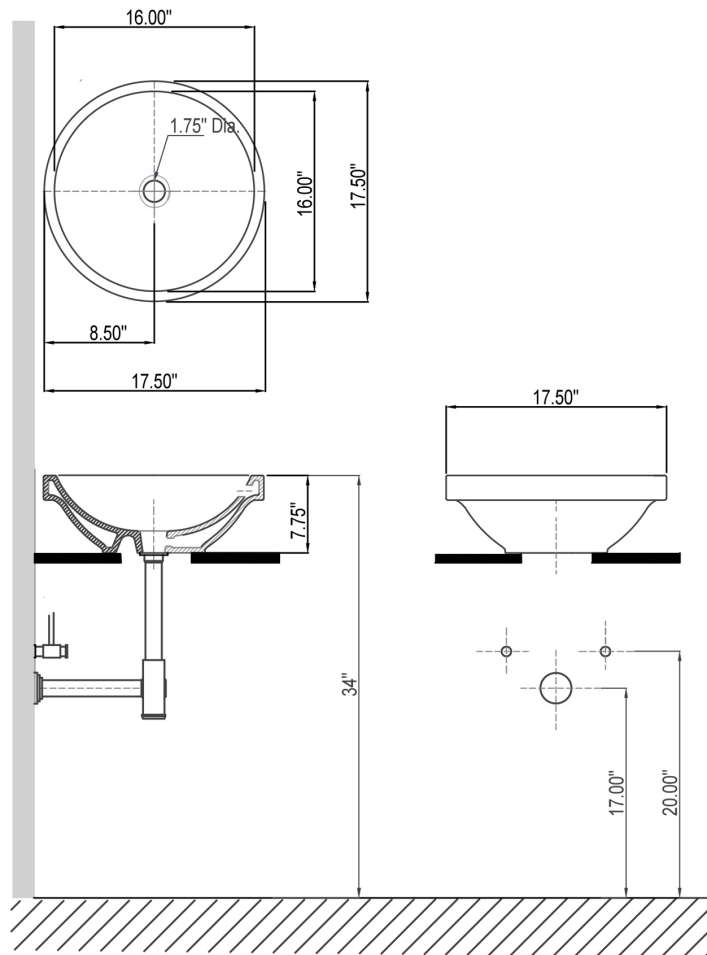

- Round vessel lavatory.
- Semi above-counter design.
- Center drain position eliminates faucet splash.
- Available in white.
- All Western products are IAPMO tested and meet or exceed  standards.

For more information please contact us toll-free:

Model: **L340**
Round Vessel Lavatory

Width: **17.50"**

Depth: **17.50"**

Shipping Weight: **21.3 lbs.**

Shipping Cube: **1.05 ft.**

IMPORTANT: These dimensions are nominal and vary within the range of tolerances established by ASME standard A112.19.2.