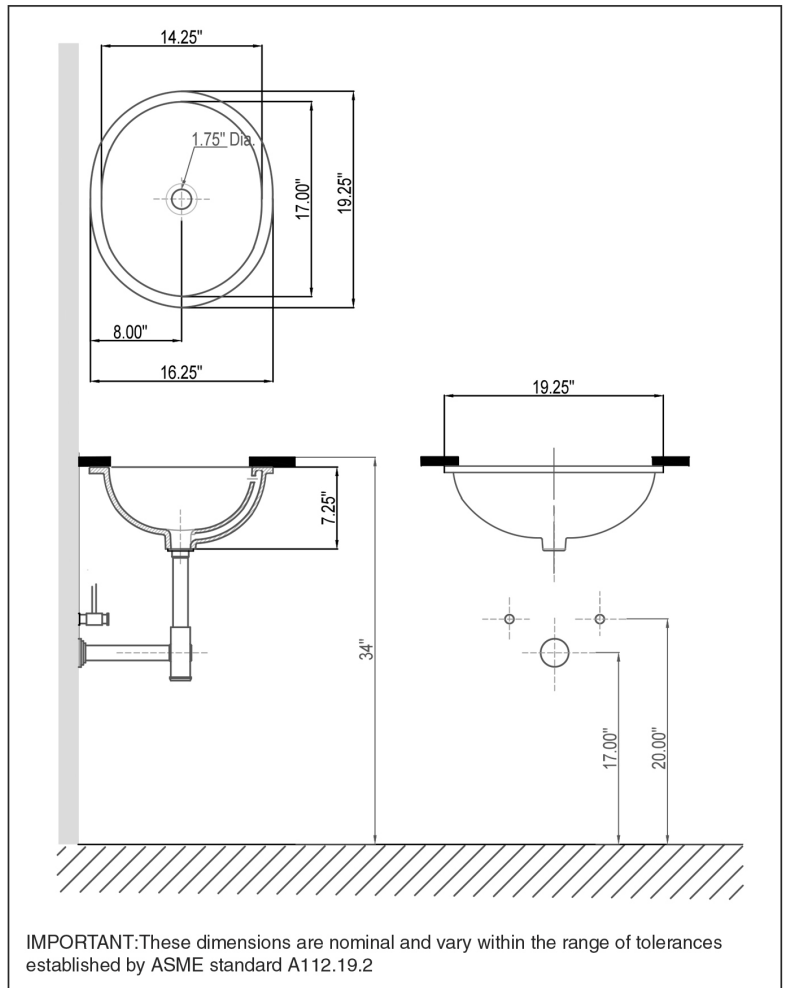

- Oval under-counter lavatory.
- Center drain position eliminates faucet splash.
- Available in White and Cashmere.
- All Western products are IAPMO tested and meet or exceed  standards.

For more information please contact us toll-free:

Model: **L196**
Under Counter Lavatory

Width: **19.25"**

Depth: **16.25"**

Shipping Weight: **14 lbs.**

Shipping Cube: **1.51 ft.**

For more information please contact us toll-free:
877-WPWORKS (979-6757)
www.westernpottery.com • Email: info@westernpottery.com