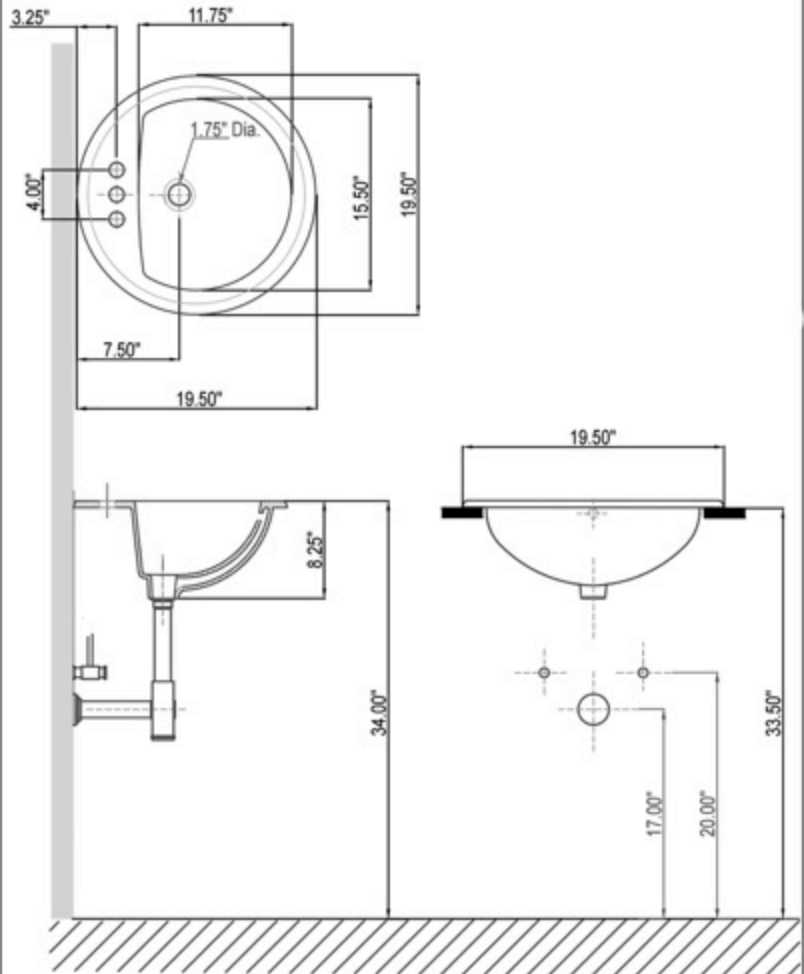

- Round self-rimming lavatory.
- Compact design for smaller counters.
- Low warpage edge, so every basin fits the counter top accurately.
- Available in 4" centers.
- Available in white.
- All Western products are IAPMO tested and meet or exceed  standards.

L190

PHYSICAL PROPERTIES

Model: **L190**
Drop-In Lavatory

Width: **19.50"**

Depth: **19.50"**

Shipping Weight: **16.0 lbs.**

Shipping Cube: **1.90 ft.**

IMPORTANT: These dimensions are nominal and vary within the range of tolerances established by ASME standard A112.19.2