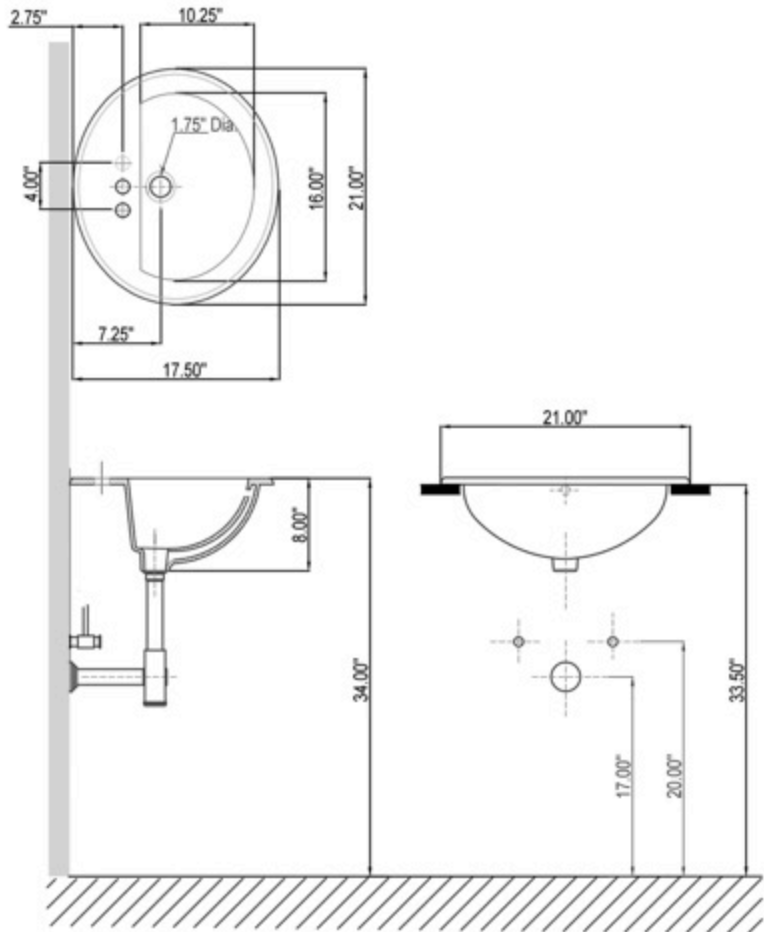

- Oval self-rimming lavatory.
- Low warpage edge, so every basin fits the counter top accurately.
- Available in 4" and 8" centers and with 1 hole configuration
- Available in White and Cashmere.
- All Western products are IAPMO tested and meet or exceed standards. 

## PHYSICAL PROPERTIES

Model: **L172**  
Drop-In Lavatory

Width: **21.00"**

Depth: **17.50**

Shipping Weight: **16.5 lbs.**

Shipping Cube: **1.90 ft.**

IMPORTANT: These dimensions are nominal and vary within the range of tolerances established by ASME standard A112.19.2