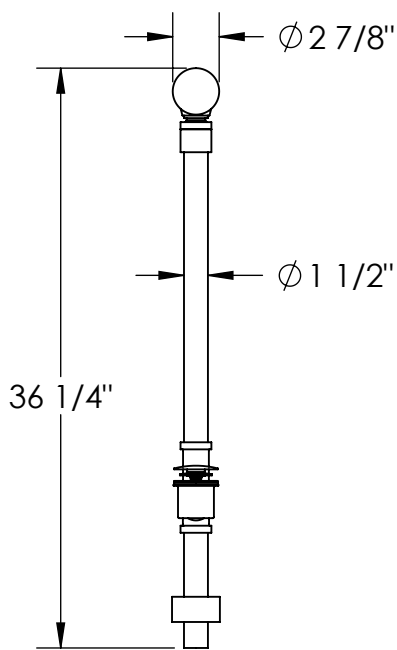

MW06PL

Fully Plated Brass Bath Waste & Overflow for Clawfoot Tubs

* - Tube lengths are adjustable