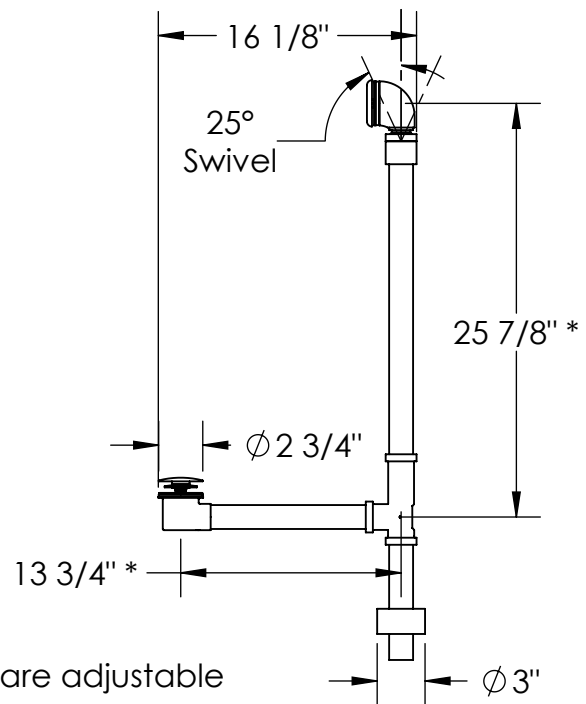

MW06PL

Fully Plated Brass Bath Waste & Overflow for Clawfoot Tubs

* - Tube lengths are adjustable