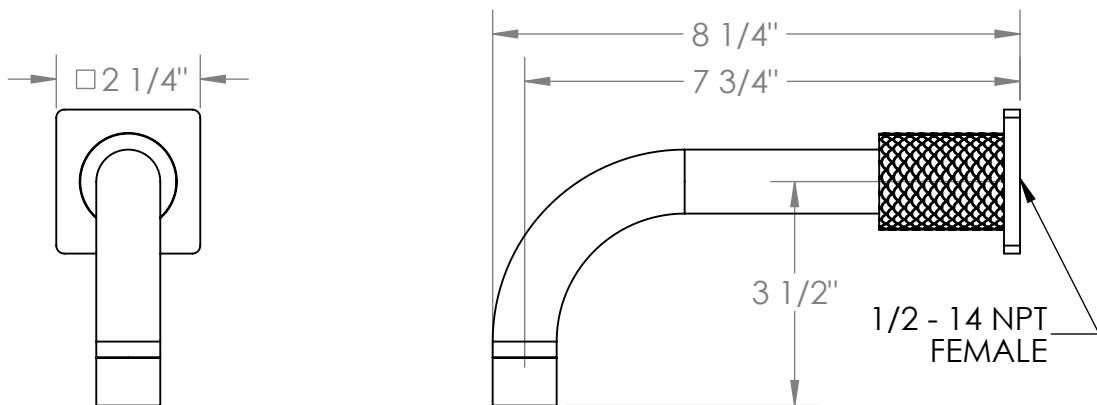

71-WBS-LLO6

Wall Mounted Bath Spout

Meets the applicable requirements of ASME A112.18.1-2005/CSA B125.1-05, entitled "Plumbing Supply Fittings"

WATERMARK DESIGNS 9/11/2019

350 Dewitt Ave Brooklyn NY 11207 USA T 718 257 2800 F 718 257 2144 info@watermark-designs.com