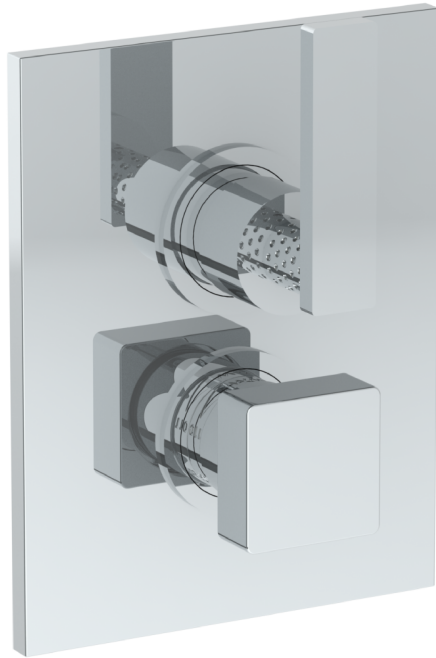

71-T20-LLP5

Wall Mounted Thermostatic Shower Trim with Built-In Control
For use with SS-TH2000, SS-TH4000, SS-THVD2

Meets the applicable requirements of ASME A112.18.1-2005/CSA B125.1-05, entitled "Plumbing Supply Fittings"