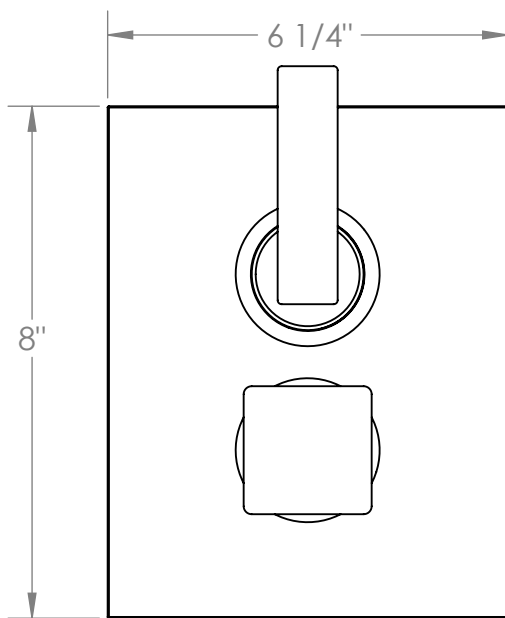

71-T20-LLP5

Wall Mounted Thermostatic Shower Trim with Built-In Control
For use with SS-TH2000, SS-TH4000, SS-THVD2

Meets the applicable requirements of ASME A112.18.1-2005/CSA B125.1-05, entitled "Plumbing Supply Fittings"