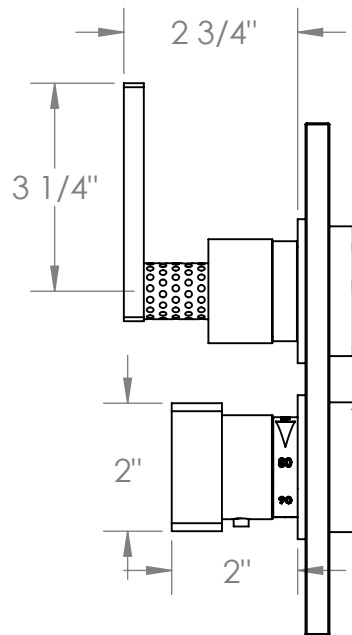

71-T20-LLP5

Wall Mounted Thermostatic Shower Trim with Built-In Control
For use with SS-TH2000, SS-TH4000, SS-THVD2

Meets the applicable requirements of ASME A112.18.1-2005/CSA B125.1-05, entitled "Plumbing Supply Fittings"