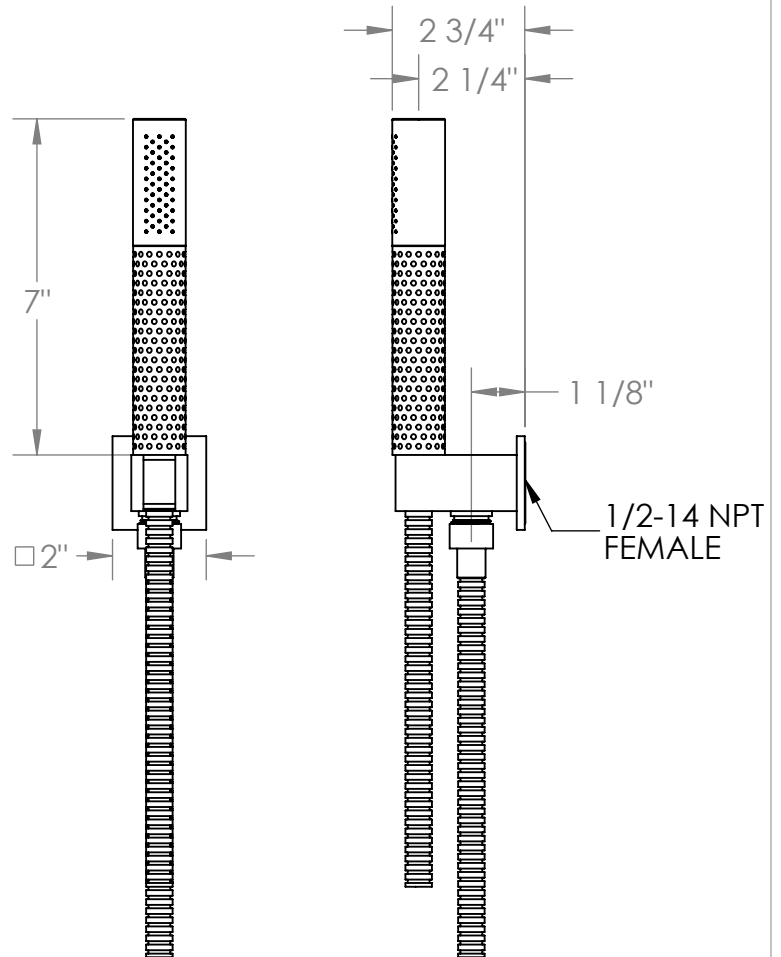

71-HSHK3-LLP5

Wall Mounted Hand Shower Set

Includes SH-LP30 hand shower and DS-4079 hand shower hose

Flow Rate: 1.75 GPM

Meets the applicable requirements of ASME A112.18.1-2005/CSA B125.1-05, entitled "Plumbing Supply Fittings"