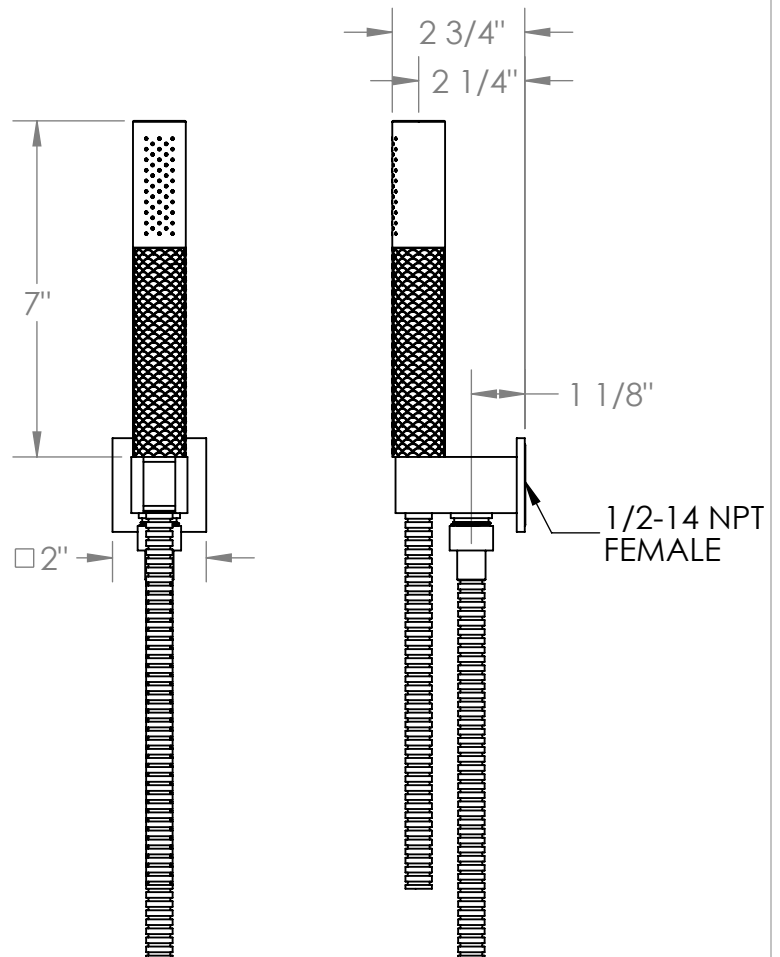

71-HSHK3-LLO6

Wall Mounted Hand Shower Set

Includes SH-LO30 hand shower and DS-4079 hand shower hose

Flow Rate: 1.75 GPM

Meets the applicable requirements of ASME A112.18.1-2005/CSA B125.1-05, entitled "Plumbing Supply Fittings"