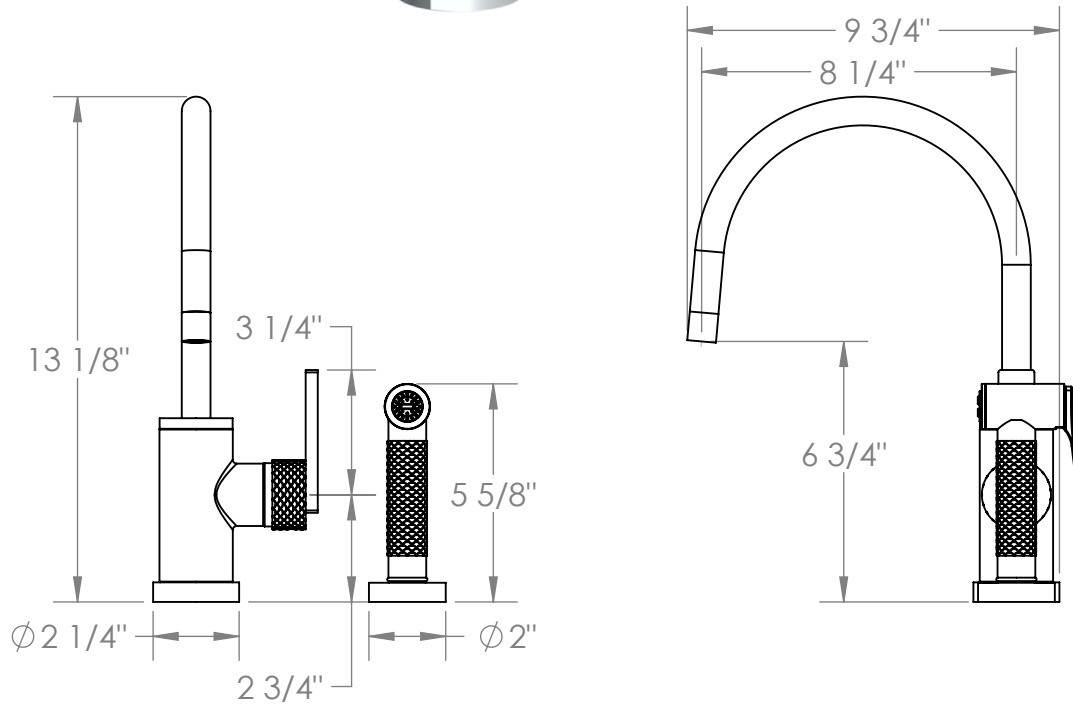

71-7.4G-LLO6

Deck Mounted 2 Hole Gooseneck Kitchen Set

Includes Side Spray

Faucet Flow Rate: 1.75 GPM

Meets the applicable requirements of ASME A112.18.1-2005/CSA B125.1-05, entitled "Plumbing Supply Fittings"