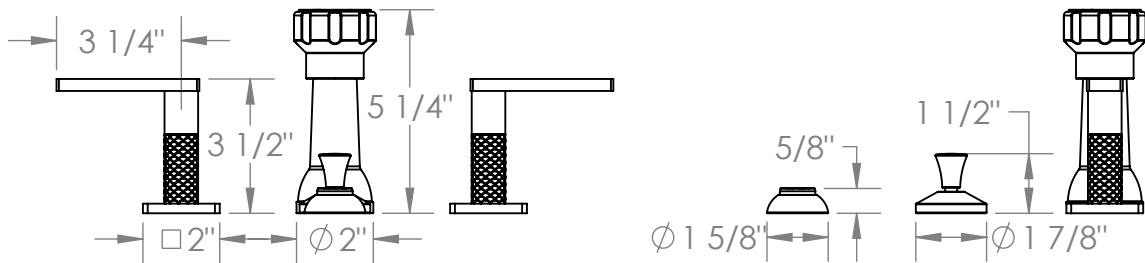

71-4-LLO6

Deck Mounted 4-Hole Bidet
Includes MPU7 pop-up drain

Meets the applicable requirements of ASME A112.18.1-2005/CSA B125.1-05, entitled "Plumbing Supply Fittings"