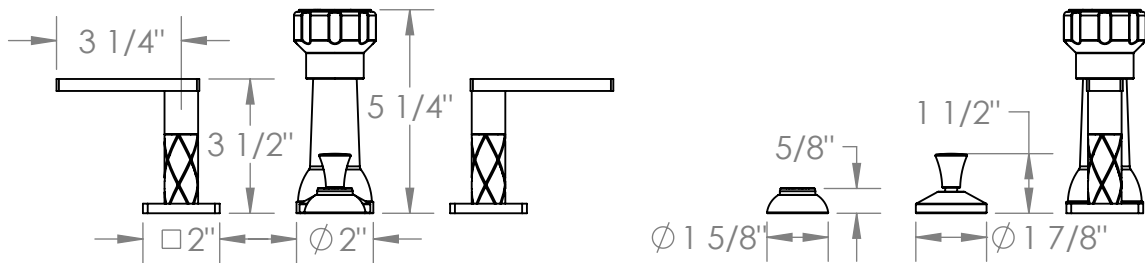

# 71-4-LLD4

Deck Mounted 4-Hole Bidet  
Includes MPU7 pop-up drain

Meets the applicable requirements of ASME A112.18.1-2005/CSA B125.1-05, entitled "Plumbing Supply Fittings"