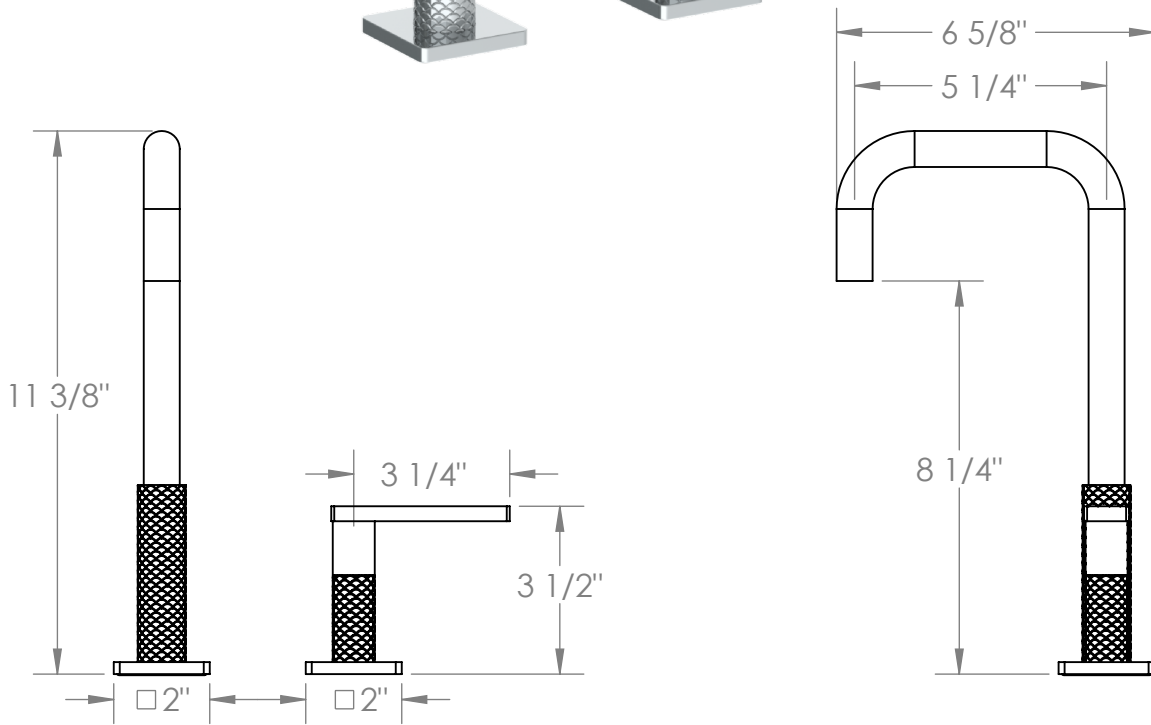

### 71-1.3X-LLO6

Deck Mounted Single Lever Lavatory Set

Includes MPU5 Soft Touch Drain with Overflow

Flow Rate: 1.2 GPM

Meets the applicable requirements of ASME A112.18.1-2005/CSA B125.1-05, entitled "Plumbing Supply Fittings"