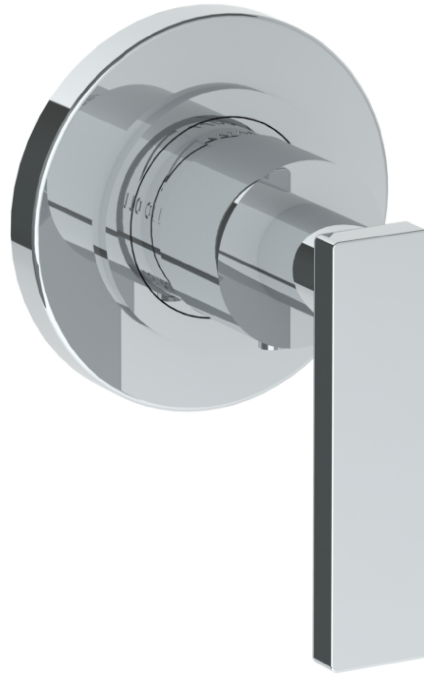

70-T15-RNS4

Wall Mounted Thermostatic Shower Trim

For use with SS-TH50 miniature thermostatic rough

Meets the applicable requirements of ASME A112.18.1-2005/CSA B125.1-05, entitled "Plumbing Supply Fittings"