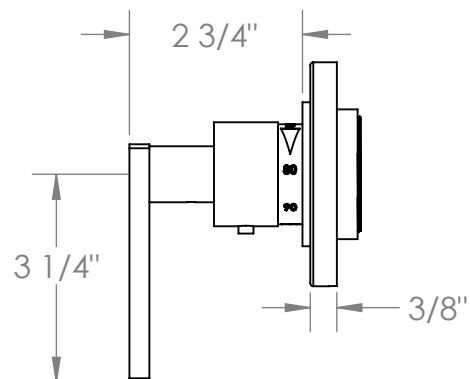

70-T15-RNS4

Wall Mounted Thermostatic Shower Trim

For use with SS-TH50 miniature thermostatic rough

Meets the applicable requirements of ASME A112.18.1-2005/CSA B125.1-05, entitled "Plumbing Supply Fittings"