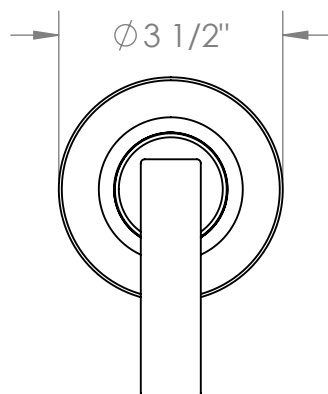

70-T15-RNS4

Wall Mounted Thermostatic Shower Trim

For use with SS-TH50 miniature thermostatic rough

Meets the applicable requirements of ASME A112.18.1-2005/CSA B125.1-05, entitled "Plumbing Supply Fittings"