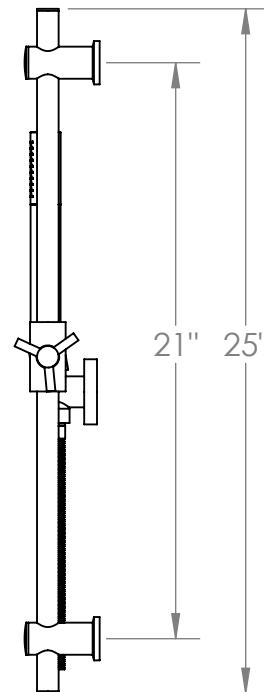

70-HSPB1-RNS4

Positioning Bar Shower Kit

Flow Rate: 1.75 GPM

Includes: ELB-TIT2 Wall Elbow, DS-4079 Hand Shower Hose, PB-8524 Positioning Bar and SH-TIT30 Hand Shower

Meets the applicable requirements of ASME A112.18.1-2005/CSA B125.1-05, entitled "Plumbing Supply Fittings"