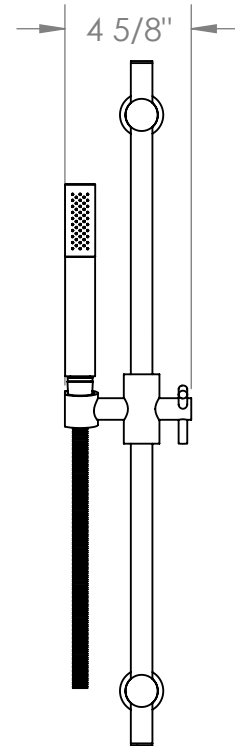

70-HSPB1-RNS4

Positioning Bar Shower Kit

Flow Rate: 1.75 GPM

Includes: ELB-TIT2 Wall Elbow, DS-4079 Hand Shower Hose, PB-8524 Positioning Bar and SH-TIT30 Hand Shower

Meets the applicable requirements of ASME A112.18.1-2005/CSA B125.1-05, entitled "Plumbing Supply Fittings"