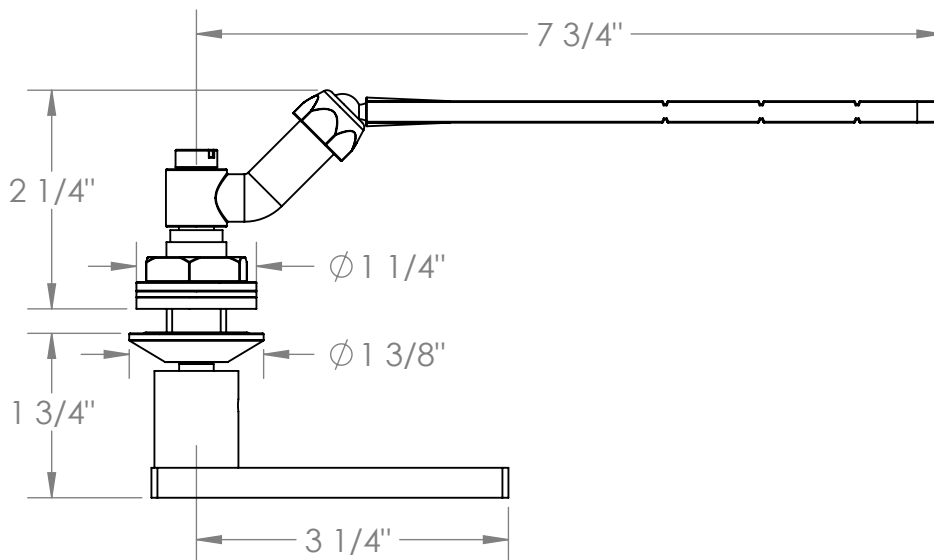

70-0.11-RNS4

Tank Lever - Front, Side, or Angle Mount.

Watermark cannot guarantee fit with any specific tank. Please check dimensions for compatibility.

Meets the applicable requirements of ASME A112.18.1-2005/CSA B125.1-05, entitled "Plumbing Supply Fittings"