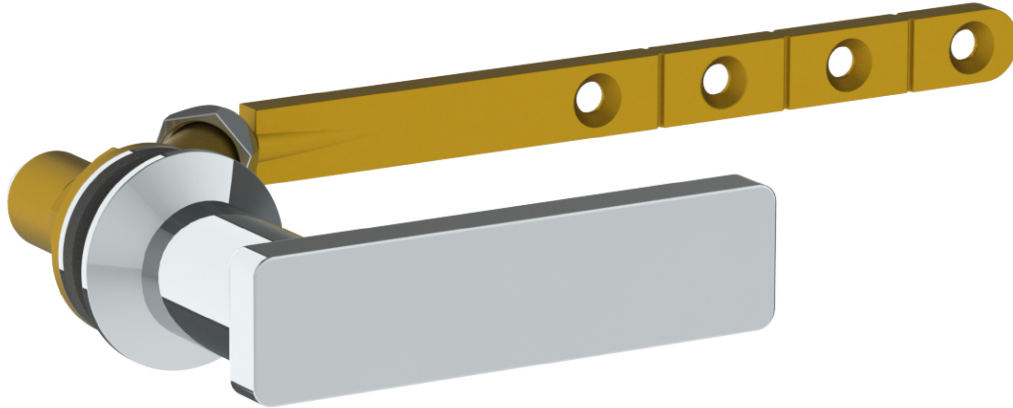

70-0.11-RNS4

Tank Lever - Front, Side, or Angle Mount.

Watermark cannot guarantee fit with any specific tank. Please check dimensions for compatibility.

Meets the applicable requirements of ASME A112.18.1-2005/CSA B125.1-05, entitled "Plumbing Supply Fittings"