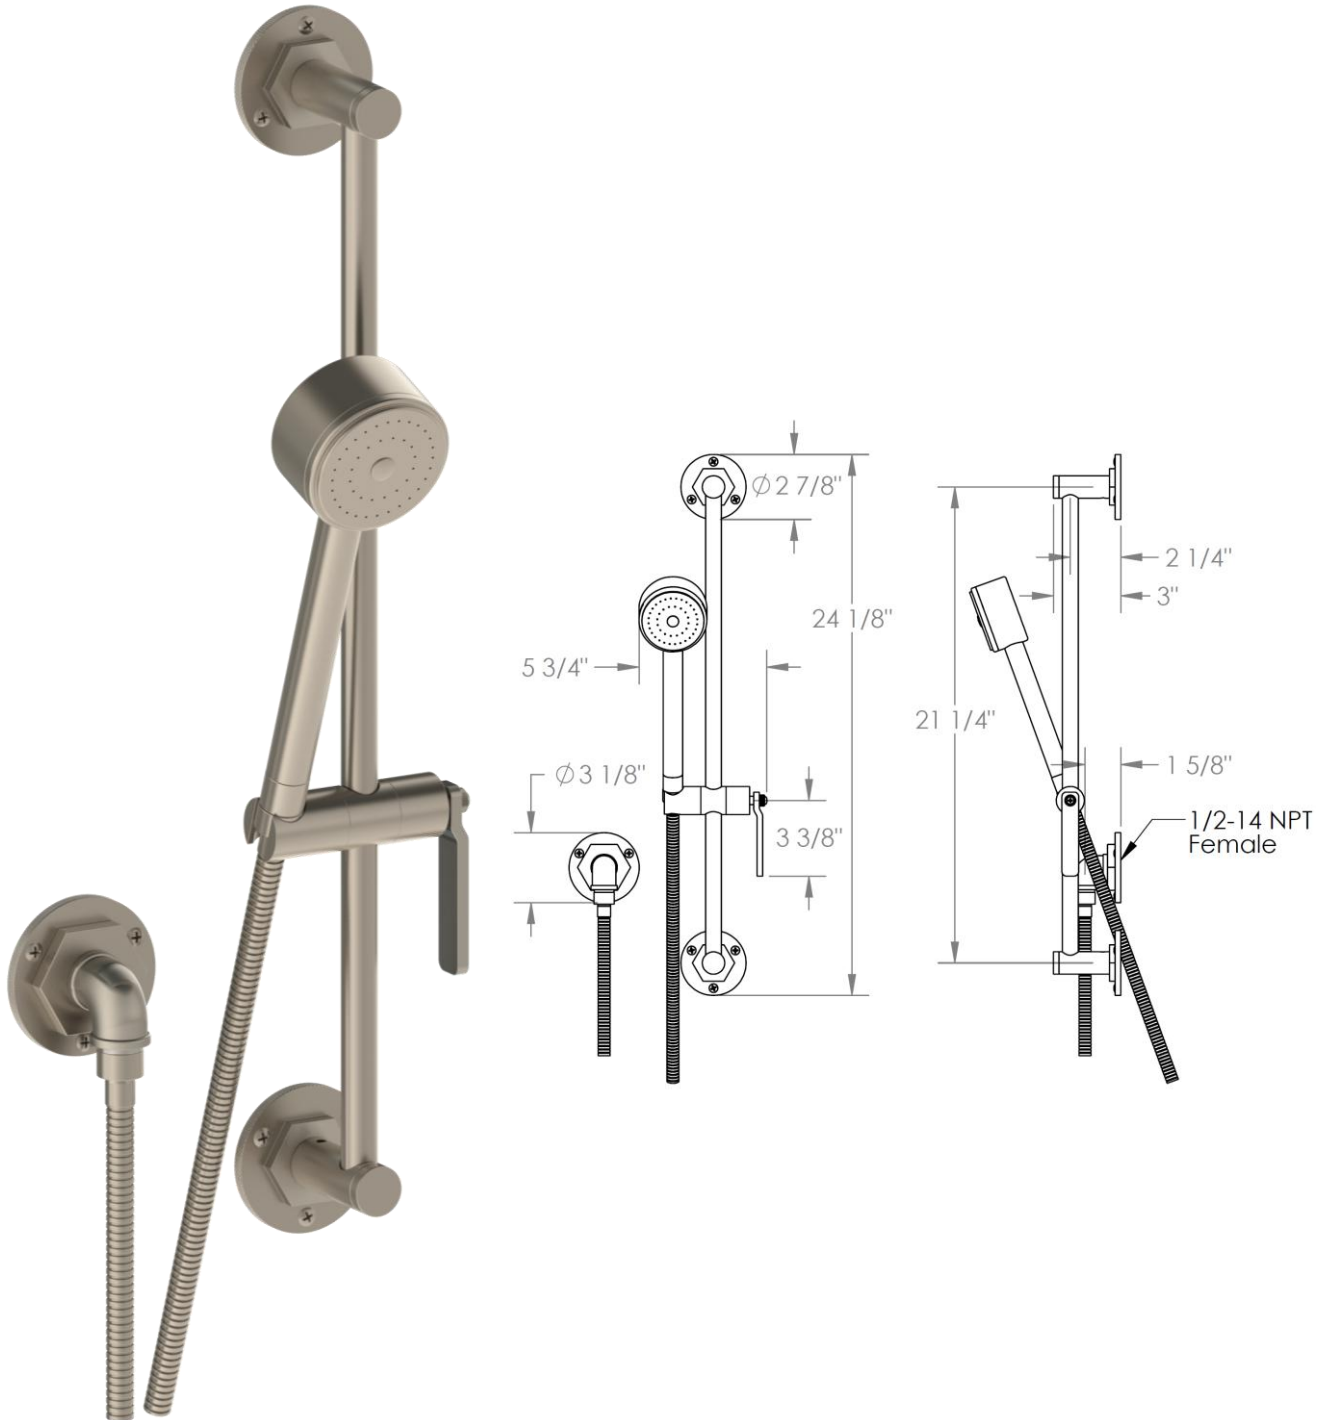

38-HSPB2

Wall Mounted Positioning Bar Shower Kit with Volume Hand Shower and 69" Hose
Flow Rate: 1.75 GPM

Meets the applicable requirements of ASME A112.18.1-2005/CSA B125.1-05, entitled "Plumbing Supply Fittings"