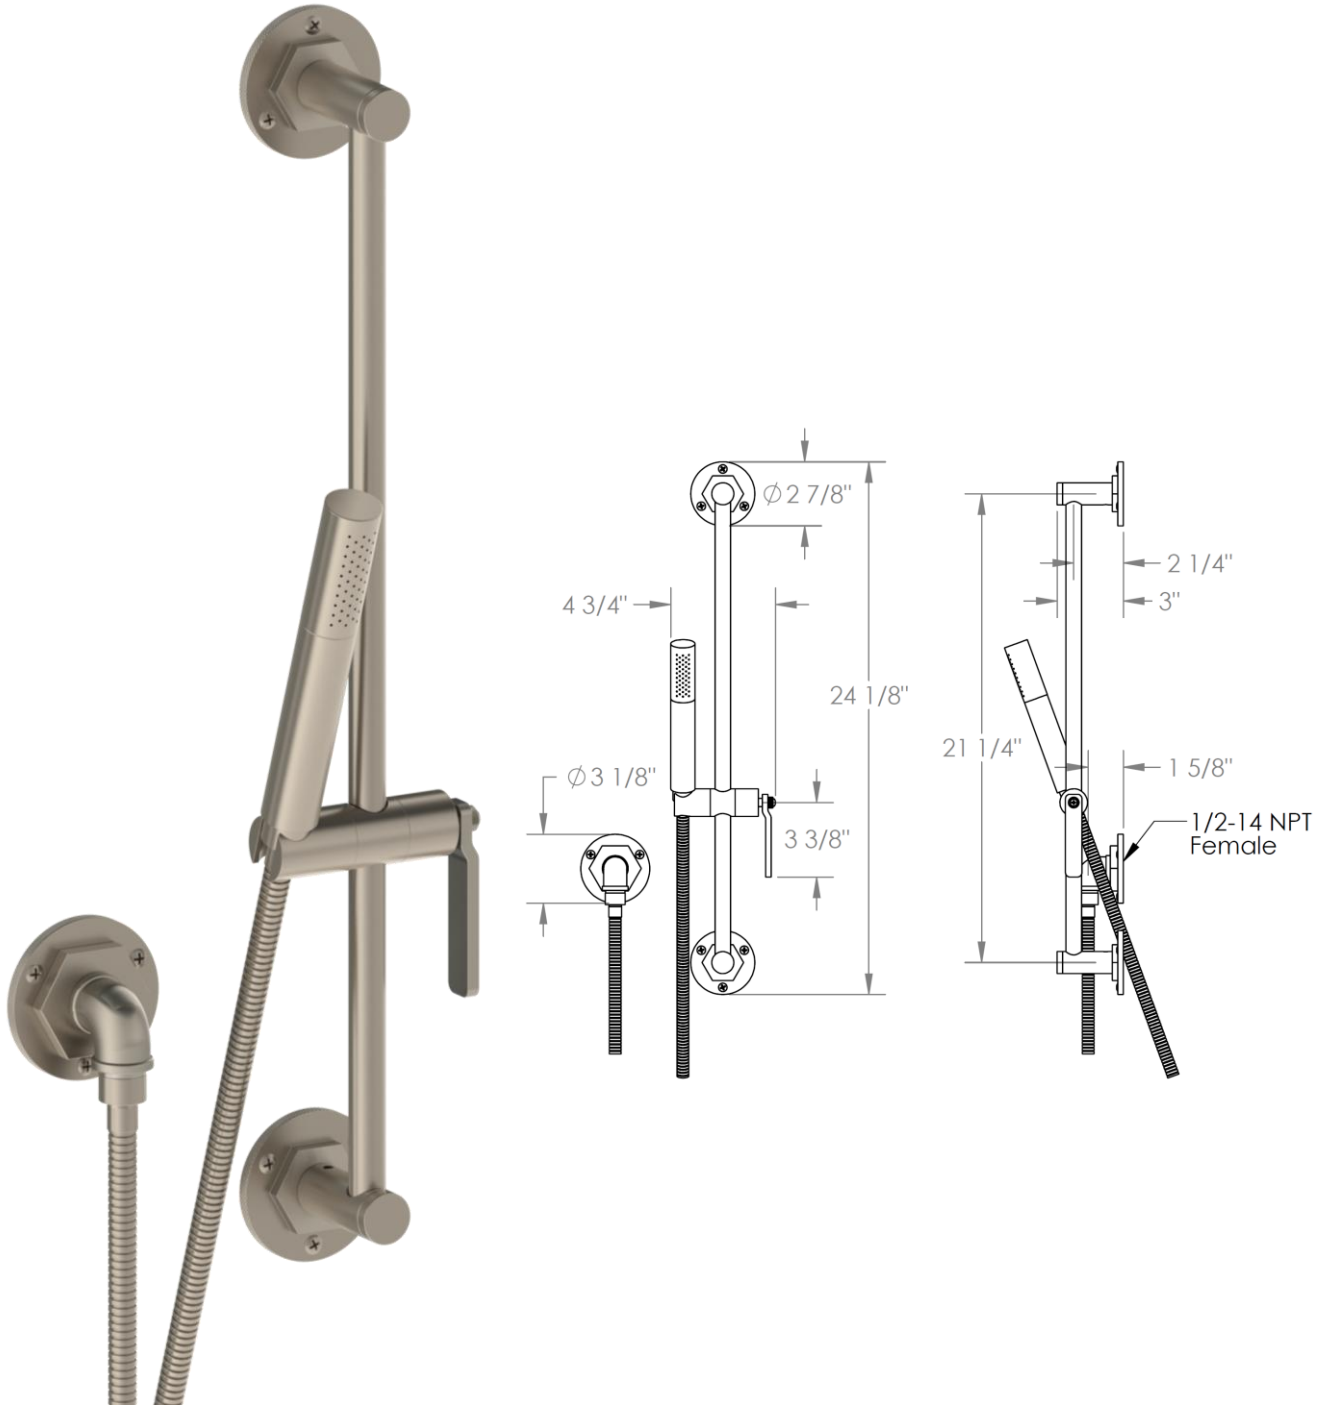

38-HSPB1

Wall Mounted Positioning Bar Shower Kit with Slim Hand Shower and 69" Hose
Flow Rate: 1.75 GPM

Meets the applicable requirements of ASME A112.18.1-2005/CSA B125.1-05, entitled "Plumbing Supply Fittings"