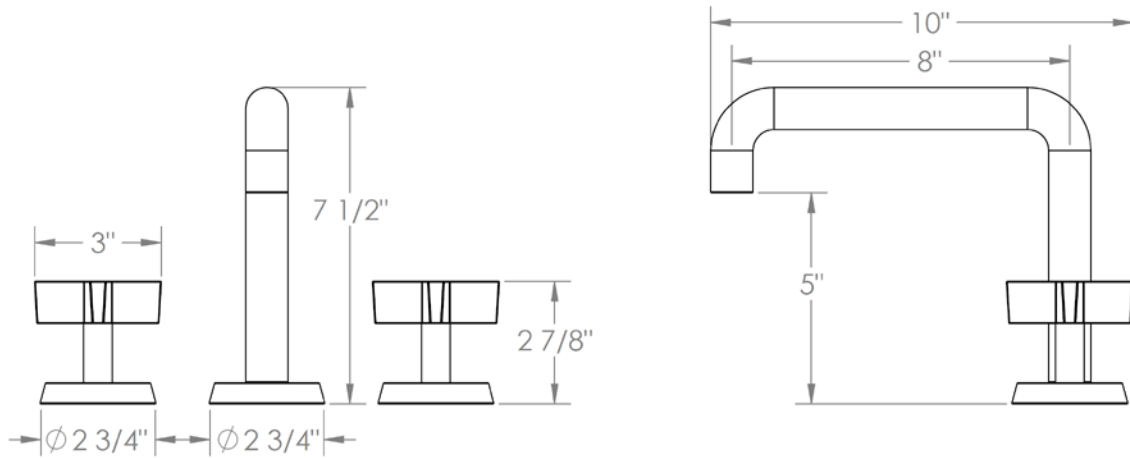

**37-8.26-BL3**

**Deck Mounted 3 Hole Bath Set**

Meets the applicable requirements of ASME A112.18.1-2005/CSA B125.1-05, entitled "Plumbing Supply Fittings"

**WATERMARK DESIGNS 2/14/2018**

350 Dewitt Ave Brooklyn NY 11207 USA T 718 257 2800 F 718 257 2144 info@watermark-designs.com