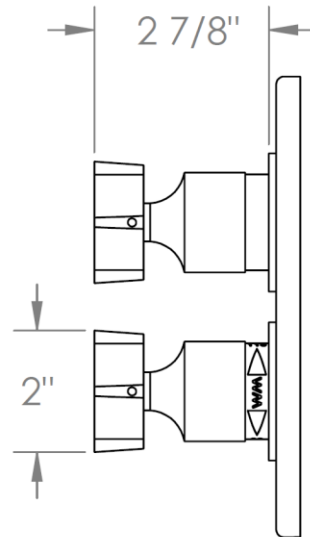

36-T20-BL3

Trim Kit Only for Thermostatic Valve with Built-In Control

Requires SS-TH2000, SS-TH4000, SS-THVD2 or SS-THVD3 concealed rough

WATERMARK DESIGNS 1/24/2019