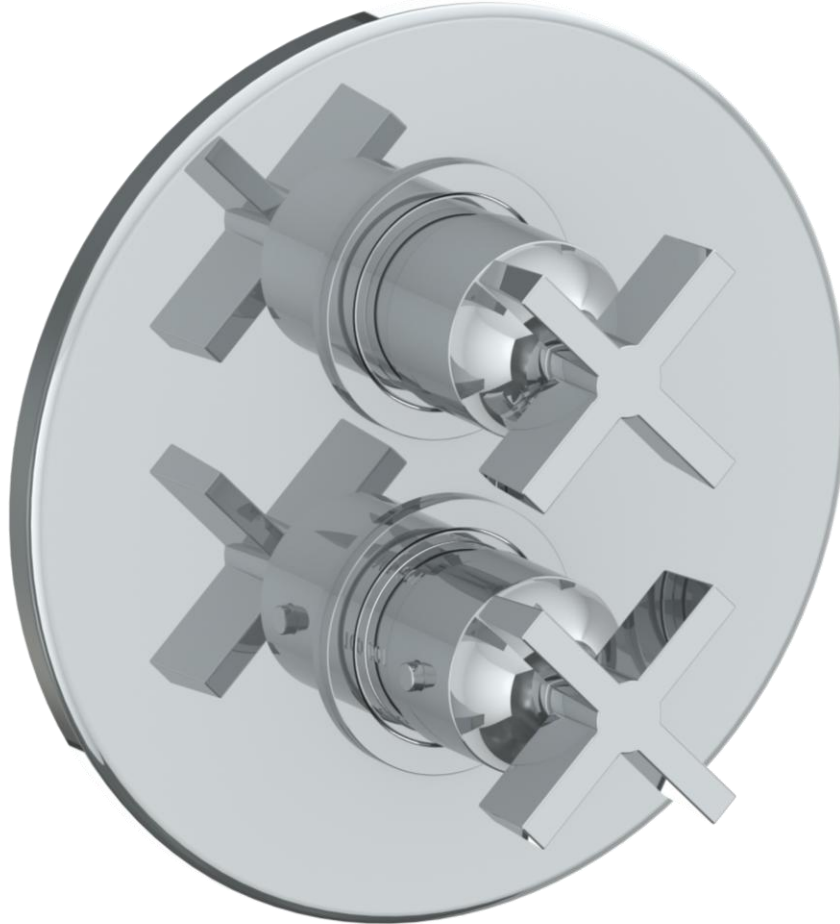

36-T20-BL3

Trim Kit Only for Thermostatic Valve with Built-In Control

Requires SS-TH2000, SS-TH4000, SS-THVD2 or SS-THVD3 concealed rough

WATERMARK DESIGNS 1/24/2019