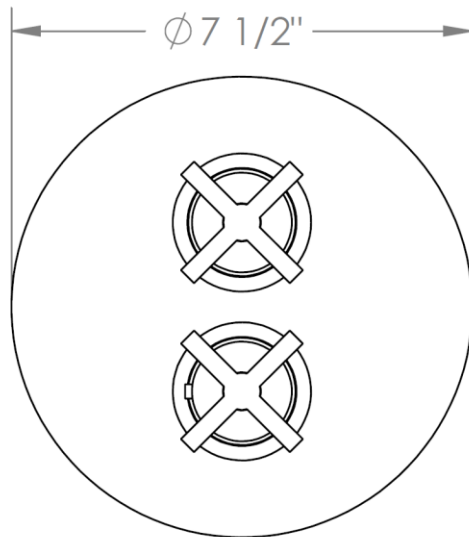

36-T20-BL3

Trim Kit Only for Thermostatic Valve with Built-In Control

Requires SS-TH2000, SS-TH4000, SS-THVD2 or SS-THVD3 concealed rough

WATERMARK DESIGNS 1/24/2019