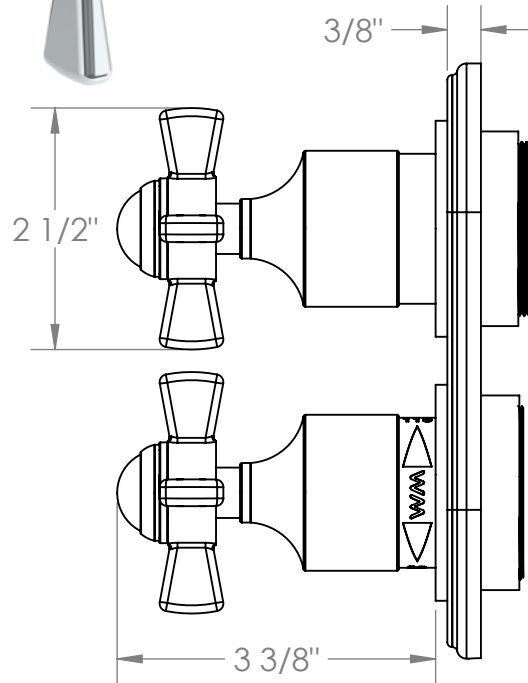

### 321-T25-S1

Wall Mounted Mini Thermostatic Trim Kit with Built-In Control  
For use with SS-TH60, SS-TH70, or SS-TH80 concealed rough

Meets the applicable requirements of ASME A112.18.1-2005/CSA B125.1-05, entitled "Plumbing Supply Fittings"