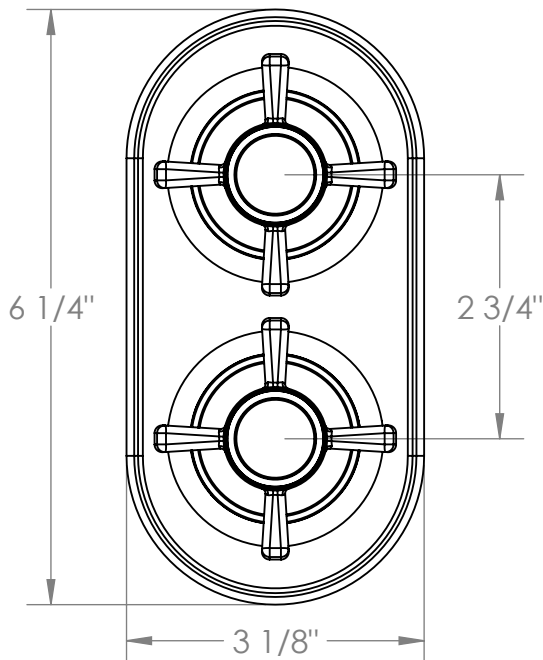

### 321-T25-S1

Wall Mounted Mini Thermostatic Trim Kit with Built-In Control  
For use with SS-TH60, SS-TH70, or SS-TH80 concealed rough

Meets the applicable requirements of ASME A112.18.1-2005/CSA B125.1-05, entitled "Plumbing Supply Fittings"