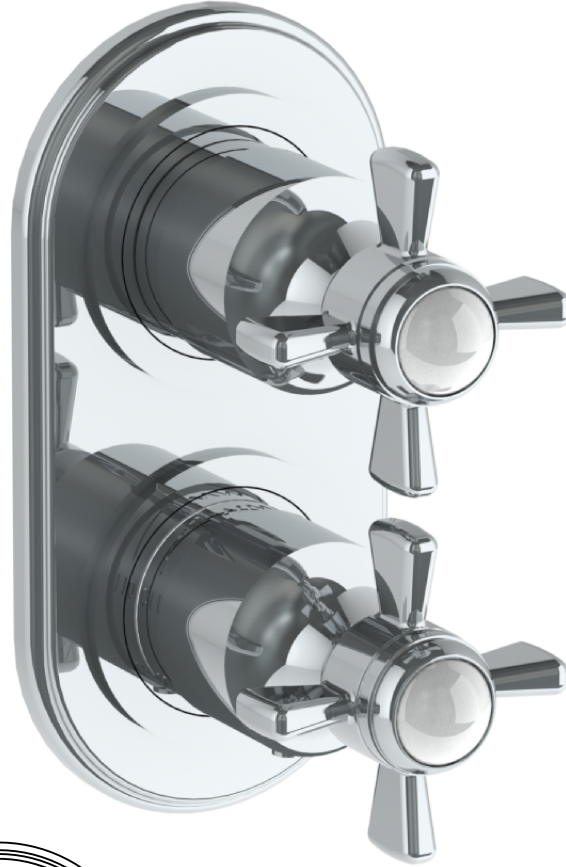

### 321-T25-S1

Wall Mounted Mini Thermostatic Trim Kit with Built-In Control  
For use with SS-TH60, SS-TH70, or SS-TH80 concealed rough

Meets the applicable requirements of ASME A112.18.1-2005/CSA B125.1-05, entitled "Plumbing Supply Fittings"