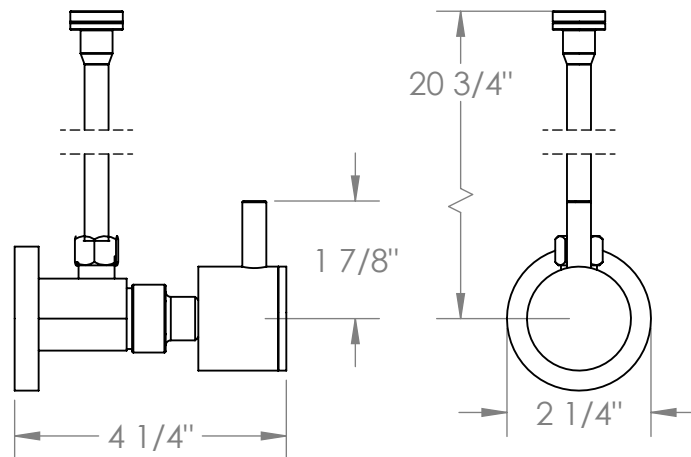

22-MAS6-TIC

Toilet Angle Stop Kit

1/2" IPS x 3/8" OD Compression

Meets the applicable requirements of ASME A112.18.1-2005/CSA B125.1-05, entitled "Plumbing Supply Fittings"

WATERMARK DESIGNS 8/26/2019

350 Dewitt Ave Brooklyn NY 11207 USA T 718 257 2800 F 718 257 2144 info@watermark-designs.com