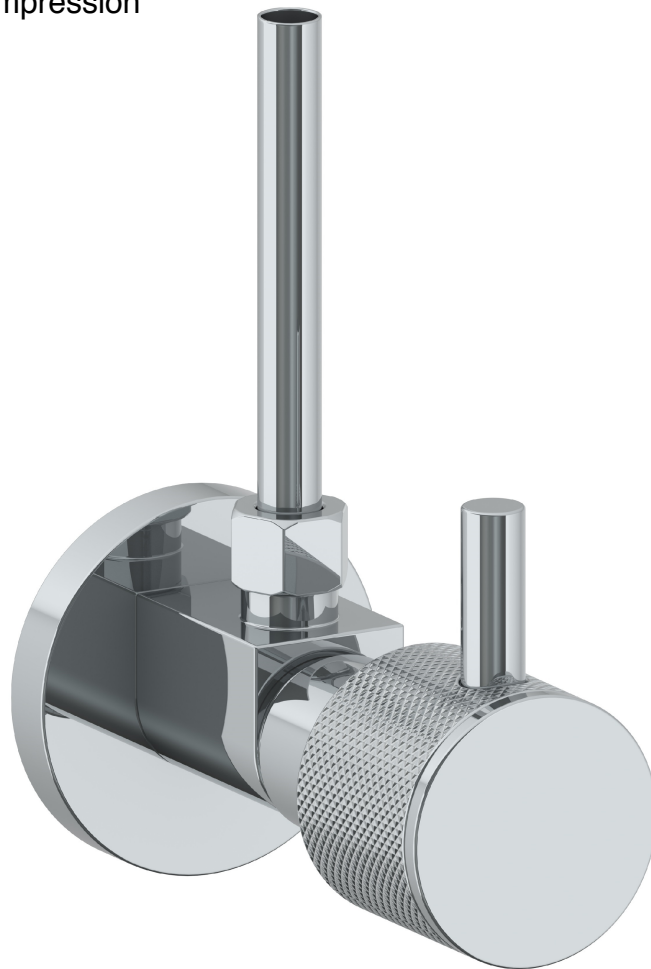

22-MAS6-TIC

Toilet Angle Stop Kit

1/2" IPS x 3/8" OD Compression

Meets the applicable requirements of ASME A112.18.1-2005/CSA B125.1-05, entitled "Plumbing Supply Fittings"

WATERMARK DESIGNS 8/26/2019

350 Dewitt Ave Brooklyn NY 11207 USA T 718 257 2800 F 718 257 2144 info@watermark-designs.com